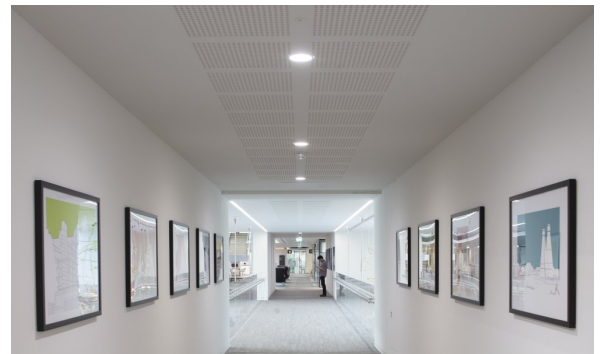

Project ARM

Collaborating to complete the UK's largest Power-over-Ethernet installation

ARM, a multinational semiconductor and software design company recently unveiled its new £90 million head office in Cambridge, a state-of-the-art four storey 18,580m² building which hosts modern open plan and cellular offices and meeting rooms as well as stylish breakout areas and restaurants.

£90m
DEVELOPMENT

2500
EMPLOYEES

18,580
M²

Key Facts

Project Name	Project Arm
Location	Cambridge
Consultant	Hilson Moran
Architect	Scott Brownrigg
Contractor	Bancroft
Completion	2019

The Solution

Following six months of joint development and extensive in-house testing PoE drivers were successfully installed into a range of Whitecroft products enabling the PoE system, **Lightmatrix**, to deliver power and data to individual luminaires.