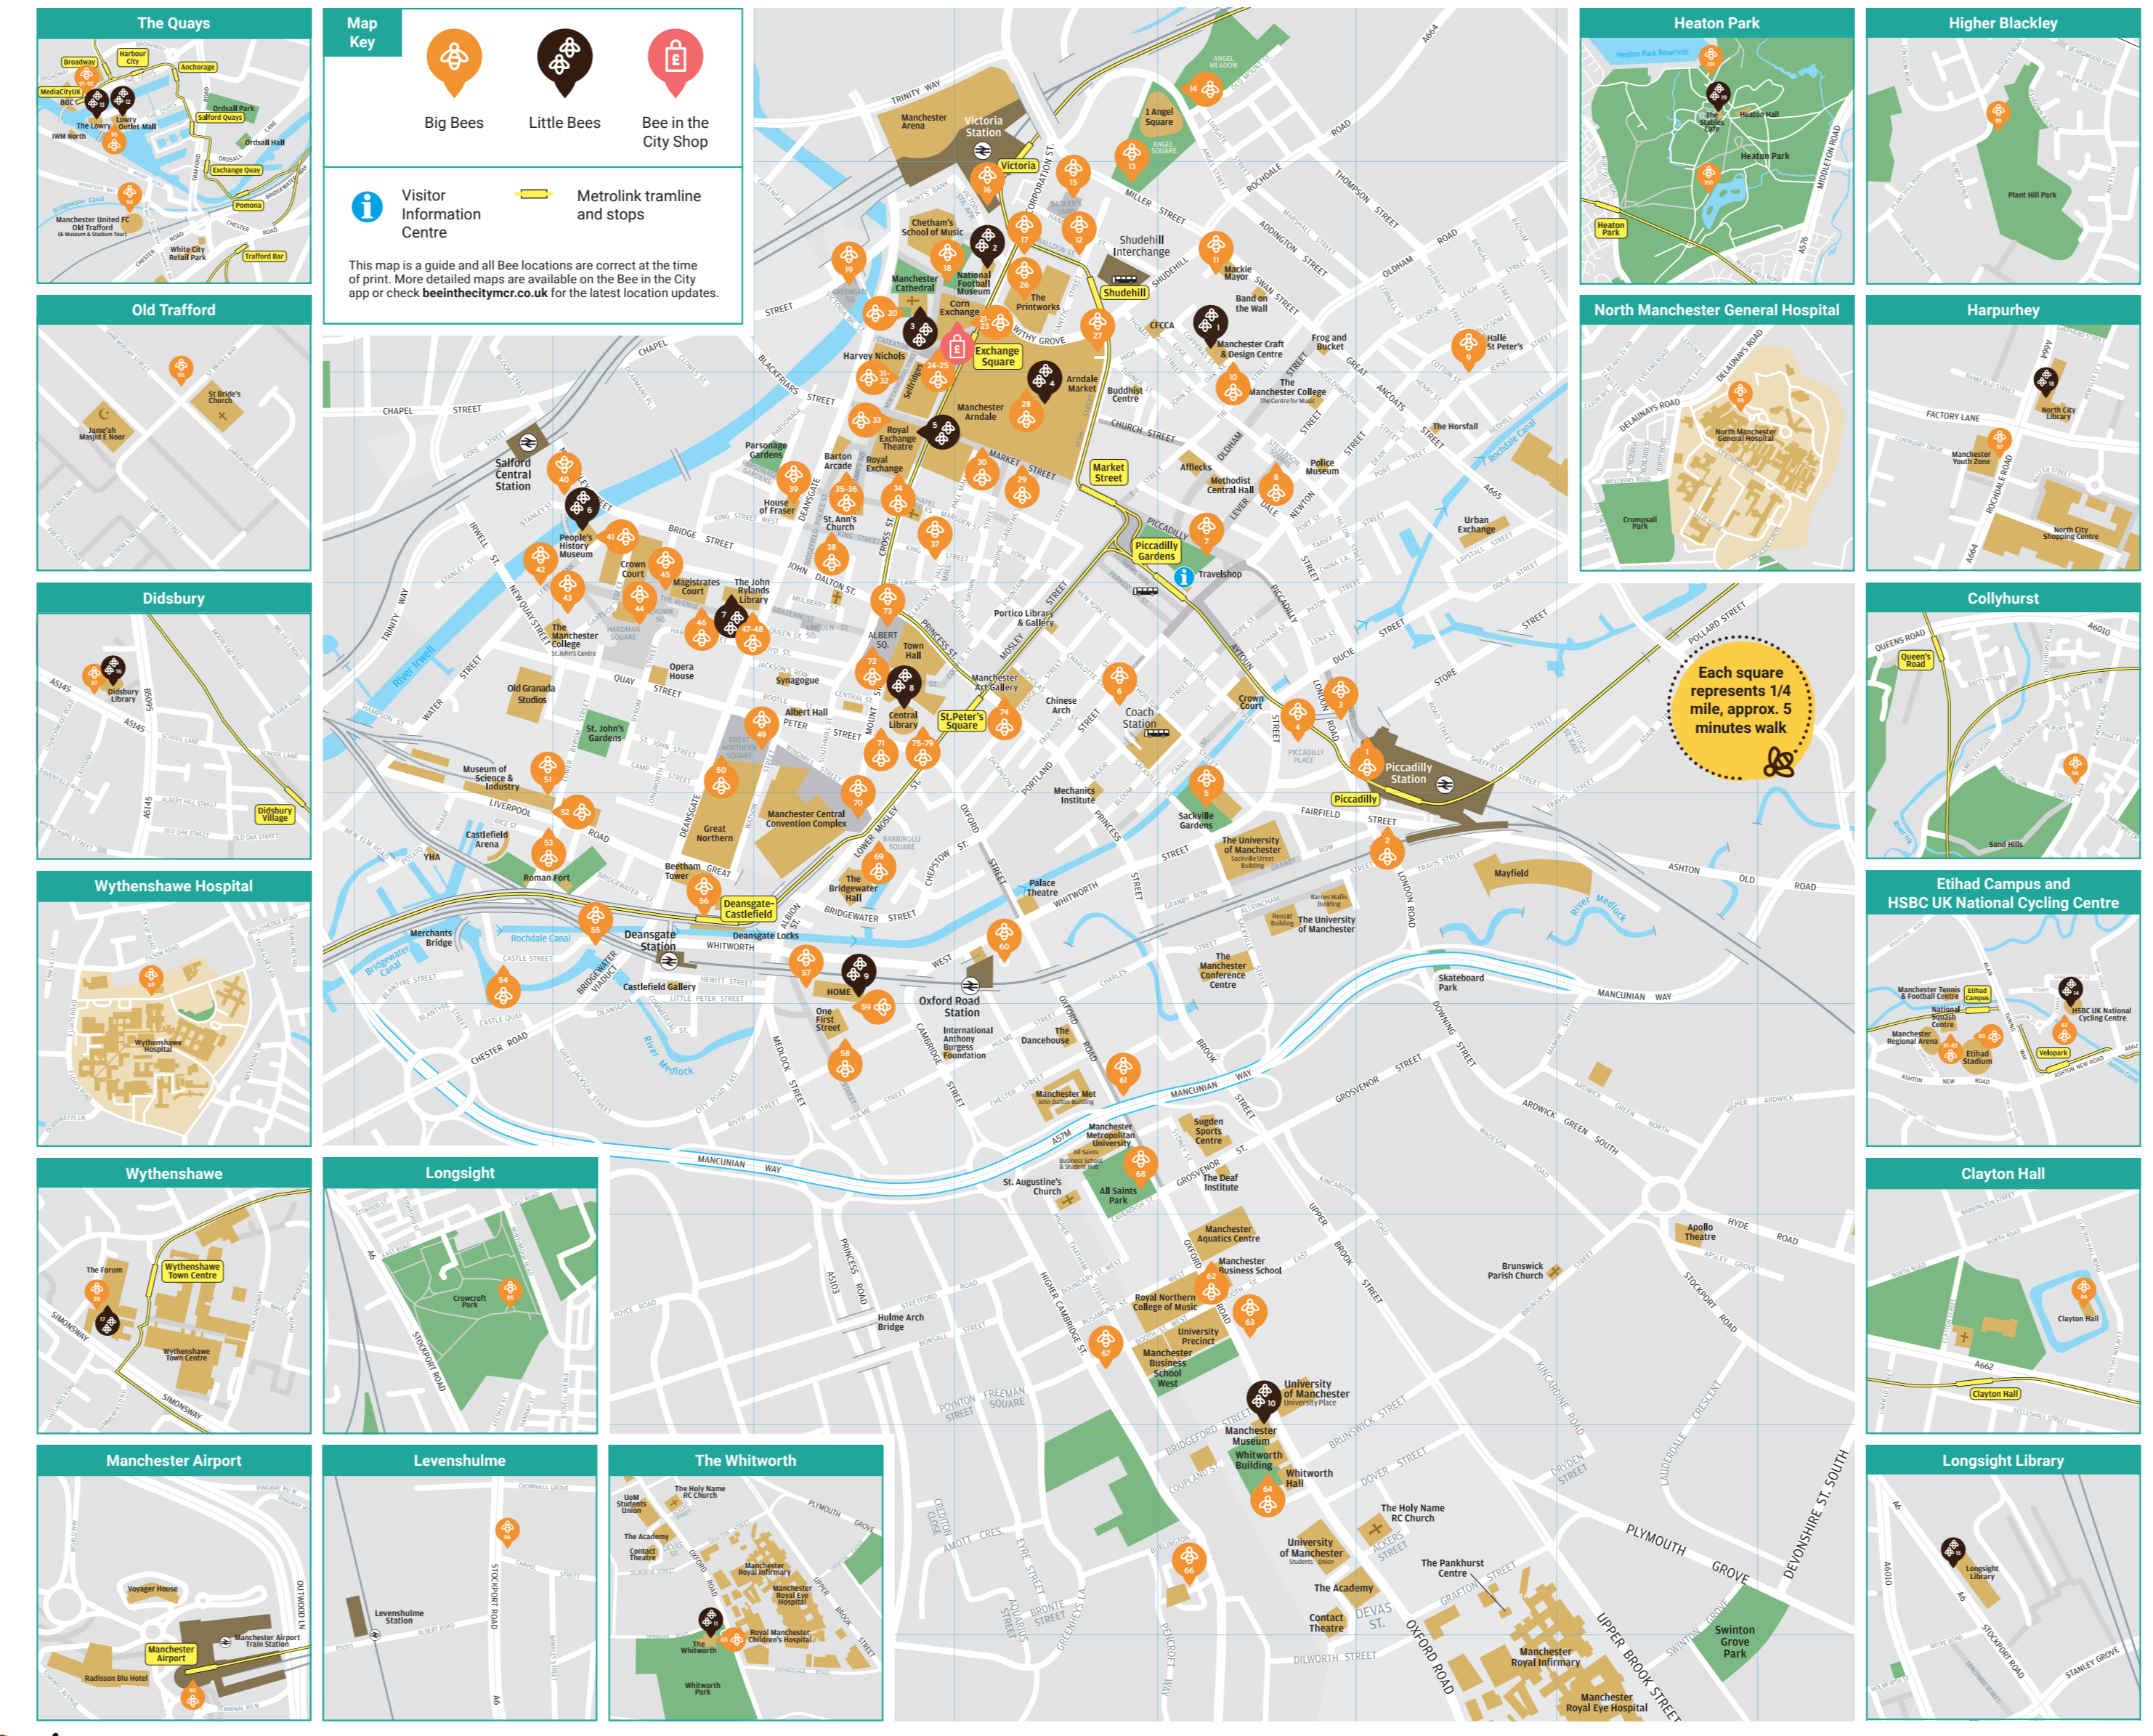

Bee in the City Trail Map

30. Banks-B
Artist: Art + Believe
Sponsor: B-powered by Clydesdale + Yorkshire Bank
Location: Market Street

31. Bee a Rainbow!
Artist: Rachel A Blackwell
Sponsor: Harvey Nichols Manchester
Location: New Cathedral Street

32. SuperBee
Artist: Adam Pekar - InKversion
Sponsor: Ryburn Trading
Location: New Cathedral Street

33. ShilBee
Artist: Lauren Mullahey with Chris Emerson, Chris Ball, Christian McGrath, Jean Barrat, Steve Williams and children, young people, staff and volunteers at the Trust
Sponsor: The Seashell Trust/Latex Group
Location: The Royal Exchange Theatre (inside)

34. Queen Bee
Artist: Lee O'Brien
Sponsor: The Royal Exchange Manchester
Location: The Royal Exchange Manchester (inside)

35. The Homing Bee
Artist: CArn Davies
Sponsor: Buqa UK
Location: St Ann's Square

36. Colourful Manchester Skyline Bee
Artist: Meha Hindocha
Sponsor: Henry Boot PLC
Location: St Ann's Square

37. Hilda Bugden
Artist: Tim Sutcliffe
Sponsor: Manchester BID
Location: King Street

38. US Bee
Artist: One Red Shoe - Fiona & Nell Osborn
Sponsor: LDC
Location: King Street

39. Wild Manchester
Artist: Kathleen Smith
Sponsor: House of Fraser Deansgate
Location: House of Fraser Deansgate

40. City in the Bee
Artist: Hammo
Sponsor: New Bailey Location: New Bailey

41. Sylvia
Artist: Sneaky Raccoon
Sponsor: UNISON Manchester and UNISON North West
Location: The People's History Museum (inside)

Bee an adventurer - track your trail!

Have fun with the Bee in the City app. You can collect Bees and unlock rewards as well as viewing your trail progress. Add your photos to Bee in the City's gallery and share on social media using #beeinthecity and tag @beeinthecitymcr

Download the app from the App Store or Google Play (£1.99) from 23 July 2018.*

*From each app purchase, 25% of the net profit is donated to The Lord Mayor of Manchester's Charity Appeal, registered charity number 1066972. Apple and the Apple logo are trademarks of Apple Inc., registered in the U.S. and other countries and regions. App Store is a service mark of Apple Inc. Google Play and the Google Play logo are trademarks of Google LLC.

Bee in the City Trail Map

Explore the sculpture trail and access all the Bees by Metrolink with a Family Travelcard* from just £6.70. You can also visit the city centre Bees on a free Metroshuttle bus - or 'beee' active* and travel between the Bees on foot or bike.

To plan your journey, go to my.tfgm.com or download the My TFGM journey planner app from the App store and Google Play.

*Always group travel for one or two adults with up to three children aged up to 15 years.