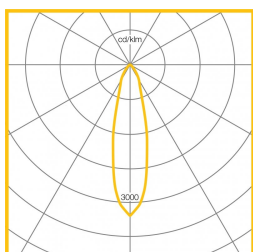

## Dimensions

| VERSION    | L   | W   | H   | KG  |
|------------|-----|-----|-----|-----|
| 1000 lumen | 122 | 130 | 145 | 0.9 |
| 1750 lumen | 122 | 130 | 145 | 0.9 |

## Photometric Performance

4000K 1683 lm  
22W Narrow  
LOR = 100%

4000K 1965 lm  
22W Medium  
LOR = 100%

4000K 1595 lm  
22W Wide  
LOR = 100%