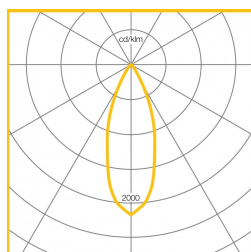

## Dimensions

| VERSION    | L   | W   | H   | KG  |
|------------|-----|-----|-----|-----|
| 1000 lumen | 122 | 130 | 145 | 0.9 |
| 1750 lumen | 122 | 130 | 145 | 0.9 |

## Photometric Performance

4000K 1683 lm  
22W Narrow  
LOR = 100%

4000K 1965 lm  
22W Medium  
LOR = 100%

4000K 1595 lm  
22W Wide  
LOR = 100%