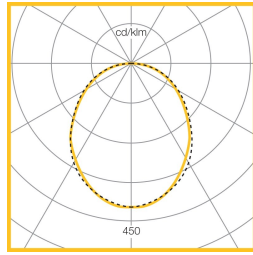

4000K 25.8W LED
2643 Lumens
LOR = 100.0%
SHR MAX = 1.49

To Specify

Slim-line suspended linear LED luminaire for continuous or standalone applications. Micropolymer Tp(a) rated diffuser – as Whitecroft Lighting AVENUE MICRO SUSPENDED.