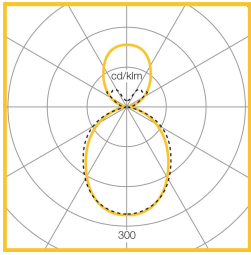

Photometric Performance

4000K
Up/Downlight
15.1W LED 1629
Lumens
LOR = 100.0%
SHR MAX = 1.48