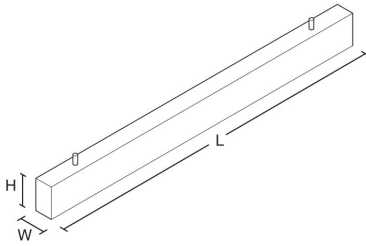

## Dimensions

VERSION	L	W	H	KG
1322lm	1122	46	104	2.6
1629lm (with uplight)	1122	46	104	3.1
2643lm	2244	46	104	5.3
3258lm (with uplight)	2244	46	104	6.1