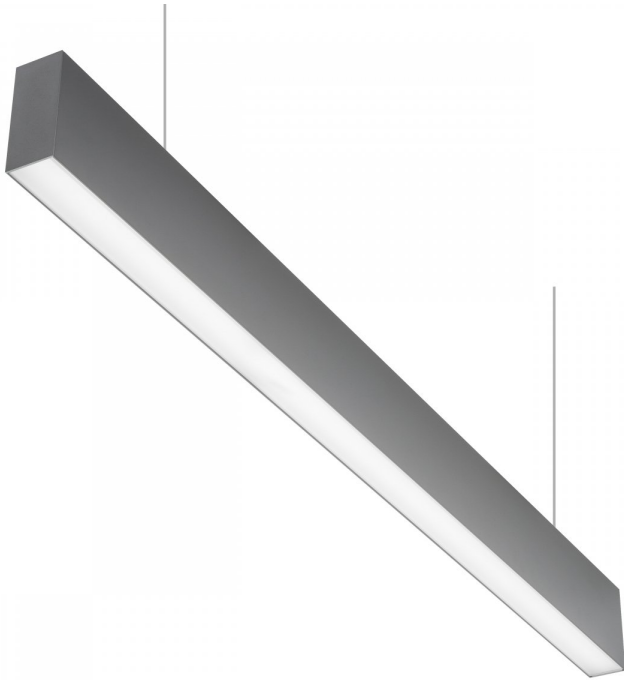

# Avenue Micro Suspended

Suspended continuous or standalone slim linear feature luminaire

## Overview

Avenue Micro offers unparalleled flexibility for linear lighting in any application. Lines of unbroken LED light bringing buildings to life.

---

## Optics

- Luminaire available as 100% downlight or 70/30% down/uplight
- Two lengths with four light outputs (4000K):
  - 1122mm - 1322 lumens (12.9W) - continuous or standalone
  - 1122mm with uplight - 1629 lumens (15.1W) - continuous or standalone
  - 2244mm - 2643 lumens (25.8W) - continuous only
  - 2244mm with uplight - 3258 lumens (30.7W) - continuous only
- Micropolymer diffuser for uniform light diffusion
- Tp(a) rated diffuser
- 3000K or 4000K LED

# Body

- Slim-line linear LED suspended lighting system
- Available in continuous or standalone
- Continuous luminaires are supplied complete with continuous mounting kit and brackets and are through-wired as standard
- IP20
- When continuously mounting, LEDs run the entire length of each light engine, eliminating dark spots and shadows
- Slim extruded aluminium body finished in textured white or textured silver
- RAL Colour: Silver RAL9006 or White RAL9003
- End cap kit to be ordered separately
- One suspension wire (2m long) included with each luminaire and each end cap kit
- Avenue Micro Recessed also available, see dedicated web page
- Available with integral emergency:
  - 3 hour self contained
  - 3 hour addressable test
- Emergency outputs:
  - Downlight only - 370 lumens
  - Up/downlight - 390 lumens