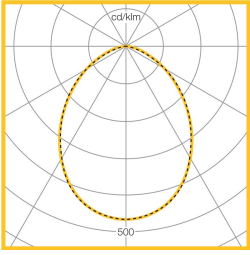

Options

| | | |
|---------|--------------------|----------------|
| 3000K | Replace 4K with 3K | i.e CPH113K |
| COMEPS* | Add suffix LEP | i.e CPH114KLEP |

LED Performance

| Colour Temp | RA (CRI) | Colour consistency |
|-------------|----------|--------------------|
| 3000K | >80 | MacAdam 3 SDCM |
| 4000K | >80 | MacAdam 3 SDCM |

Dimensions

| VERSION | H | KG | KG(EM) | Ø | CAØ |
|---------|----|-----|--------|-----|-----|
| 1100lm | 63 | 1.5 | 2.5 | 200 | 175 |
| 2000lm | 63 | 1.5 | 2.5 | 230 | 205 |

Photometric Performance

16W LED 3000K
1100 Lumen
LOR = 100.0%
SHR MAX = 1.43