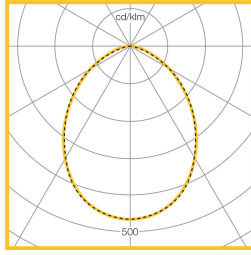

Dimensions

| VERSION | H | KG | KG(EM) | Ø | CAØ |
|---------|----|-----|--------|-----|-----|
| 1100lm | 63 | 1.5 | 2.5 | 200 | 175 |
| 2000lm | 63 | 1.5 | 2.5 | 230 | 205 |

Photometric Performance

16W LED 3000K
1100 Lumen
LOR = 100.0%
SHR MAX = 1.43