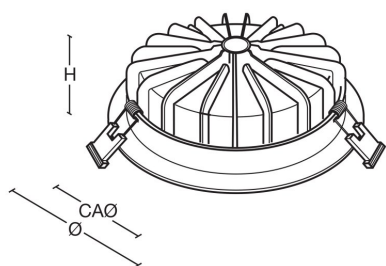

Dimensions

| VERSION | H | KG | KG(EM) | Ø | CAØ |
|---------|----|-----|--------|-----|-----|
| 1100lm | 63 | 1.5 | 2.5 | 200 | 175 |
| 2000lm | 63 | 1.5 | 2.5 | 230 | 205 |

Photometric Performance

16W LED 3000K
1100 Lumen
LOR = 100.0%
SHR MAX = 1.43