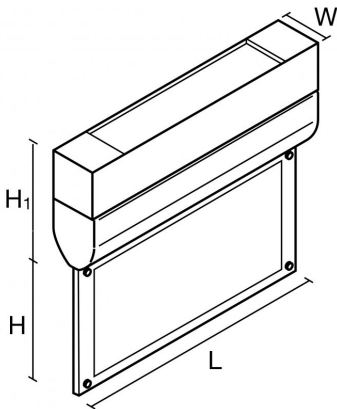

Body

- Wall, flag, ceiling or suspended mounting
- Mounting accessories required for installation to be ordered separately
- Extruded aluminium housing with brushed finish
- Smaller than conventional exit signs making installation look more attractive
- 3 hour maintained (may be wired as non-maintained)
- Complete with Ni-Cd cells

Accessories

Ceiling Mounting Bracket	EX1SCBRK
End Fixing (Flag) Mounting Bracket	EX1SEBRK
Wall Mounting Bracket	EX1SWBRK
Wire Suspension Kit (1m)	EX1SWIRE

Dimensions

VERSION	L	W	H	H1	KG
Surface	300	55	275	150	1.6