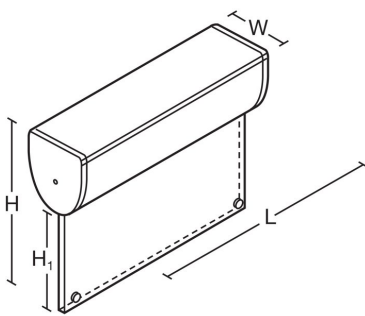

Concert EX1S

Surface or suspended exit luminaire

Wall Bracket

Ceiling Bracket

Wire Suspension Kit

End Fixing Bracket

Optics

- Power consumption
 - 4.5W maintained
- 25m viewing distance
- 15 long life white LEDs
- Complete with double sided acrylic legend panel in up, down, left/right as standard
- Legends supplied in accordance with BS 5266-1 2011 (ISO7010)

Body

- Wall, flag, ceiling or suspended mounting
- Mounting accessories required for installation to be ordered separately
- Extruded aluminium housing with brushed finish
- Smaller than conventional recessed exit signs making installation look more attractive
- 3 hour maintained (may be wired as non-maintained)
- Complete with Ni-Cd cells

Order codes

Concert EX1S

Concert EX1S	3hr Emergency
4.5W, with UP legend supplied	EX1SMU/7010
4.5W, with DOWN legend supplied	EX1SMD/7010
4.5W, with LEFT/RIGHT legend supplied	EX1SMLR/7010

Accessories

Ceiling Mounting Bracket	EX1SCBRK
End Fixing (Flag) Mounting Bracket	EX1SEBRK
Wall Mounting Bracket	EX1SWBRK
Wire Suspension Kit (1m)	EX1SWIRE

Options

COMEPS	Add suffix /EP	i.e EX1SMU/7010/EP
* NB: Mounting brackets to be ordered separately		

Dimensions

L	W	H	H1	KG
300	50	220	150	1.2

To Specify

Surface or suspended LED exit luminaire with 15 long life LEDs - as Whitecroft Lighting CONCERT EX1S
