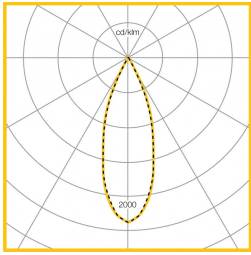

Photometric Performance

Downlighter
13.5W LED 4000K
1050lm
LOR = 100%

To Specify

Recessed LED, low glare architectural downlighter, with injection moulded low glare pods. Integral light engine and driver, fixed versions IP44 rated as standard, adjustable versions IP20 rated as standard – as Whitecroft Lighting CONCERT LINEAR