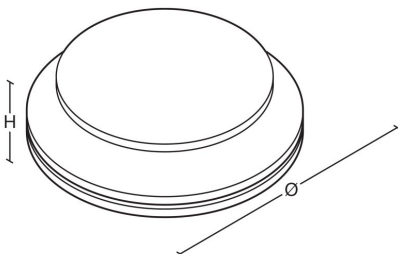

Dimensions

VERSION	H	KG	KG(EM)	Ø
LED Standard	168	3.9	4.3	538
LED Feature Ring	168	4.1	4.5	680

Photometric Performance

4650 lumen, 40W
LED
LOR = 100%
SHR MAX = 1.67

Performance Guide

Lamps	4650 lumen LED
Illuminance	450 lux
Spacing	3.0m x 3.0m
Maintenance	0.8
Reflectance	70/50/20
Ceiling Height	2.7m
Working plane	0.8m