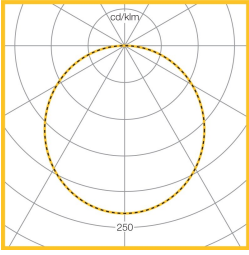

Dimensions

VERSION	H	KG	KG(EM)	Ø
LED Standard	168	3.9	4.3	538
LED Feature Ring	168	4.1	4.5	680

Photometric Performance

4650 lumen, 40W
LED
LOR = 100%
SHR MAX = 1.67

Performance Guide

Lamps	4650 lumen LED
Illuminance	450 lux
Spacing	3.0m x 3.0m
Maintenance	0.8
Reflectance	70/50/20
Ceiling Height	2.7m
Working plane	0.8m