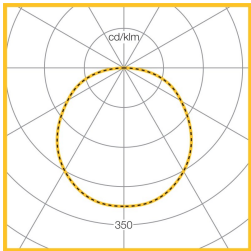

Photometric Performance

4000K 17W LED
1700 Lumens
4000K
LOR = 100.0%
SHR MAX = 1.64