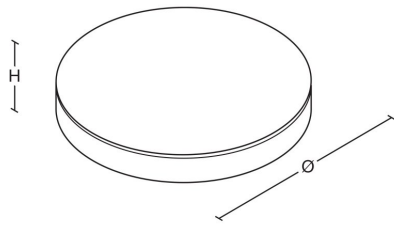

### Options

3000K	Replace 4K with 3K	i.e HZH13K
COMEPS	Add suffix EP	i.e HZH14KEP
COMMAND 5 WITH SET BACK *	Add Q5 after Z	i.e HZQ5H14K
DALI	Replace H with Y	i.e HZY14K

\* Command 5 is not available in DALI products

# Dimensions

H	KG	KG(EM)	Ø
117	2.3	3.6	367