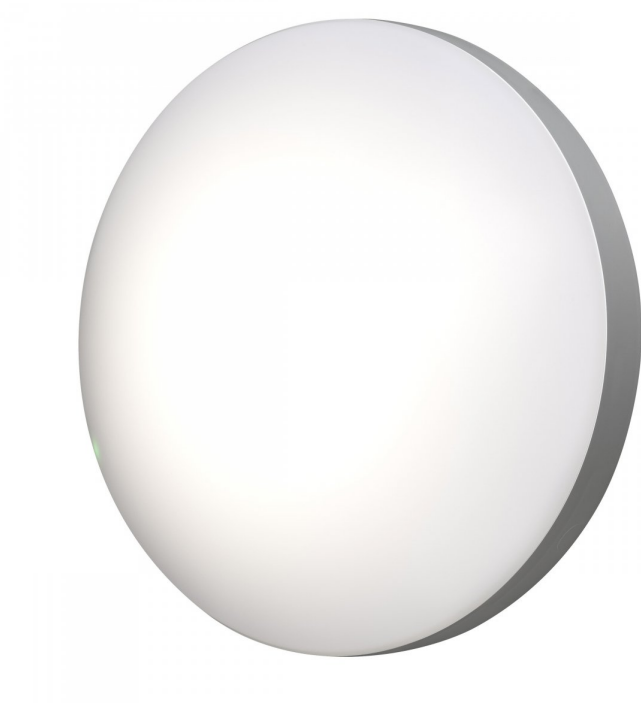

# Horizon 360

Circular surface luminaire

Horizon 360

## Overview

Horizon 360 brings a flawless, clean design to any application and will compliment any interior.

## Optics

- Nominal output options:
  - 1300 lumens, 12W
  - 1800 lumens, 15W
  - 2300 lumens, 20W
- Emergency Output:
  - 3000K - 304 lumens
  - 4000K - 330 lumens
- Polycarbonate convex opal diffuser for optimum light uniformity and no visible spotting of LEDs
- Available in 3000K or 4000K colour temperatures