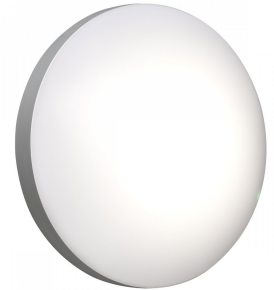

# Horizon 360

Circular surface luminaire

Horizon 360

## Optics

- Nominal output options:
  - 1300 lumens, 12W
  - 1800 lumens, 15W
  - 2300 lumens, 20W
- Emergency Output:
  - 3000K - 304 lumens
  - 4000K - 330 lumens
- Polycarbonate convex opal diffuser for optimum light uniformity and no visible spotting of LEDs
- Available in 3000K or 4000K colour temperatures