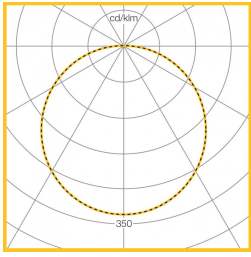

* Command 5 set-back functionality is not available in the 300mm emergency or DALI products

LED Performance

Colour Temp	RA (CRI)	Colour consistency
4000K	>80	MacAdam 3 SDCM

Dimensions

VERSION	H	KG	KG(EM)	Ø
300mm surface	95	2.1	2.5	300
400mm surface	95	3.5	3.9	400

Photometric Performance

400mm \varnothing 17W
1657 Lumen
LOR = 100.0%
SHR MAX = 1.64

To Specify

Surface mounted circular IP65 LED bulkhead luminaire in 300 or 400mm diameter. Polycarbonate opal diffuser. Trim ring and grill front attachments available. Optional integrated microwave presence detector with ON/OFF or set-back functionality - as Whitecroft Lighting KOLO IP65
