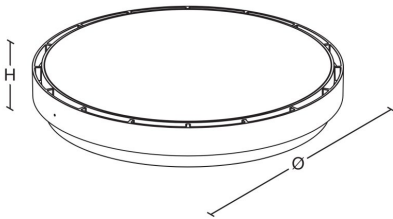

Options

COMEPS	Add suffix /EP	i.e K6H4154KS/EP
COMMAND 5*	Replace H with Q5	i.e K6Q54154KS
DALI DIMMING	Replace H with Y	i.e K6Y4154KS
BLACK	Replace S with B	i.e K6H4154KB
WHITE (400mm only)	Replace S with W	i.e K6H4154KW

* Command 5 set-back functionality is not available in the 300mm emergency or DALI products

LED Performance

Colour Temp	RA (CRI)	Colour consistency
4000K	>80	MacAdam 3 SDCM

Dimensions

VERSION	H	KG	KG(EM)	Ø
300mm surface	95	2.1	2.5	300
400mm surface	95	3.5	3.9	400