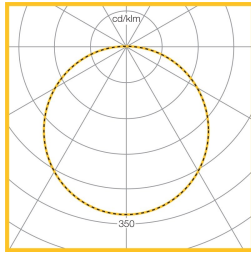

* Command 5 not available in 300mm emergency or DALI products

For 3000K colour temperature, please contact Whitecroft

LED Performance

Colour Temp	RA (CRI)	Colour consistency
4000K	>80	MacAdam 3 SDCM

Dimensions

VERSION	H	KG	KG(EM)	Ø
300mm suspended	95	2.1	2.5	300
400mm suspended	95	3.5	3.9	400

Photometric Performance

300mm ø 6.3W
806 Lumens
LOR = 100.0%
SHR MAX = 1.64

400mm ø 13.7W
1755 Lumens
LOR = 100.0%
SHR MAX = 1.64