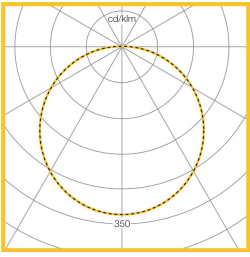

* Command 5 not available in 300mm emergency or DALI products

For 3000K colour temperature, please contact Whitecroft

LED Performance

Colour Temp	RA (CRI)	Colour consistency
4000K	>80	MacAdam 3 SDCM

Dimensions

VERSION	H	KG	KG(EM)	Ø
300mm suspended	95	2.1	2.5	300
400mm suspended	95	3.5	3.9	400

Photometric Performance

300mm ø 6.3W
806 Lumens
LOR = 100.0%
SHR MAX = 1.64

400mm ø 13.7W
1755 Lumens
LOR = 100.0%
SHR MAX = 1.64