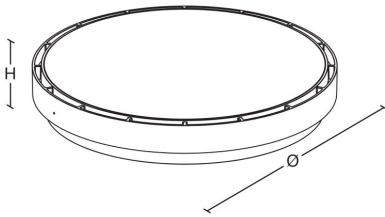

Options

COMEPS	Add suffix /EP	i.e K4H3124KS/EP
COMMAND 5 *	Replace H with Q5	i.e K4Q53124KS
DALI DIMMING	Replace H with Y	i.e K4Y3124KS
WHITE FINISH	Replace S with W	i.e K4H3124KW

* Command 5 not available in 300mm emergency or DALI products

For 3000K colour temperature, please contact Whitecroft

LED Performance

Colour Temp	RA (CRI)	Colour consistency
4000K	>80	MacAdam 3 SDCM

Dimensions

VERSION	H	KG	KG(EM)	Ø
300mm suspended	95	2.1	2.5	300
400mm suspended	95	3.5	3.9	400