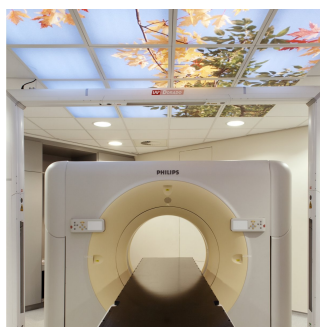

LIFE P LED

Recessed picture lighting system

Whitecroft
lighting

Blossom - PD

Autumn 1 - PB

Autumn 2 - PC

Optics

- Polycarbonate diffuser, with printed image
- A selection of images are available to enhance and define the space
- Positively retained framed diffuser
- IP44
- 40W per luminaire

Body

- Steel body finished white
- For installation in Exposed Tee, or plasterboard ceilings
- Separate frame required for installation into plasterboard ceilings
- Slim body profile
- DALI as standard