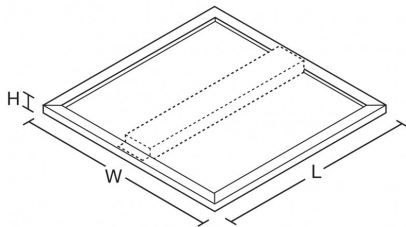

Dimensions

L	W	H	KG
596	596	27	4.2

To Specify

Square LED 600mm x 600mm panel luminaire system for feature lighting, with printed diffuser and slim line steel body – as Whitecroft Lighting LIFE P LED

Application images