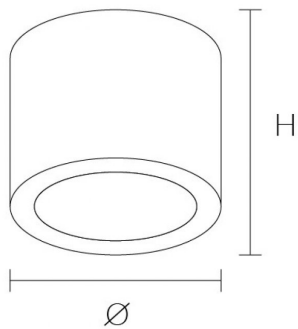

## Body

- Extruded aluminium body, 175mm diameter, available in three colour options, to include white (RAL 9003), silver (RAL 9006) or black (RAL 9005)
- Two product lengths are available; 290mm and 160mm
- IP20 as standard
- Graphite embedded heatsink
- Luminaire supplied complete with driver
- Suspension via wire suspension kit
- For suspension mounting, one suspension kit is required per luminaire. Suspension kits are to be ordered separately
- Optional integral Organic Response® wireless mini passive node that communicates with its neighbouring luminaires. Note, an Organic Response® sensor will be required within the lighting scheme
- Integral emergency options. Note, emergency only available in 290mm deep variants:
  - 3 hour self contained
  - COMECS DALI addressable
  - COMECS can be configured as Easytest if required
  - Also available with "EW" Routefinder Wireless for addressable emergency testing without the need for a 2 core communication cable
- Emergency variants supplied with Lithium Iron Phosphate (LiFePO4) battery technology; featuring extended design life reducing replacement frequency to lower total cost of ownership, and advancing sustainability through support for end of life recycling

# Dimensions

| VERSION        | H   | Ø   |
|----------------|-----|-----|
| C175 Surface   | 290 | 175 |
| C175 Suspended | 290 | 175 |

| VERSION        | H   | Ø   |
|----------------|-----|-----|
| C175 Surface   | 160 | 175 |
| C175 Suspended | 160 | 175 |