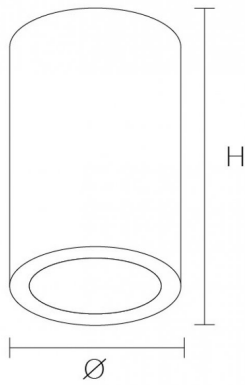

## Body

- Extruded aluminium body, 175mm diameter, available in three colour options, to include white (RAL 9003), silver (RAL 9006) or black (RAL 9005)
- Two product lengths are available; 290mm and 160mm
- IP20 as standard
- Graphite embedded heatsink
- Luminaire supplied complete with driver
- Suspension via wire suspension kit
- For suspension mounting, one suspension kit is required per luminaire. Suspension kits are to be ordered separately
- Optional integral Organic Response® wireless mini passive node that communicates with its neighbouring luminaires. Note, an Organic Response® sensor will be required within the lighting scheme
- Integral emergency options. Note, emergency only available in 290mm deep variants:
  - 3 hour self contained
  - COMECS DALI addressable
  - COMECS can be configured as Easytest if required
  - Also available with "EW" Routefinder Wireless for addressable emergency testing without the need for a 2 core communication cable
- Emergency variants supplied with Lithium Iron Phosphate (LiFePO4) battery technology; featuring extended design life reducing replacement frequency to lower total cost of ownership, and advancing sustainability through support for end of life recycling

# Dimensions

| VERSION        | H   | Ø   |
|----------------|-----|-----|
| C175 Surface   | 290 | 175 |
| C175 Suspended | 290 | 175 |

| VERSION        | H   | Ø   |
|----------------|-----|-----|
| C175 Surface   | 160 | 175 |
| C175 Suspended | 160 | 175 |