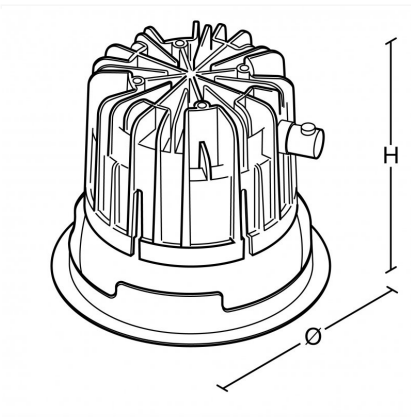

- Medium
 - Wide
-

Body

- Available in the following sizes:
 - C79
 - C110
 - C165
 - C165 IP65
 - SQ165
 - IP44 as standard
 - Precision injection moulded reflector
 - Slim 11mm bezel finished in:
 - Black, closest RAL colour 9005
 - White, closest RAL colour 9003
 - Graphite embedded heatsink
 - Rapid installation guaranteed with simple spring assembly
 - Luminaire supplied complete with DALI driver
 - Suitable for ceilings 1-50mm thick
 - Integral emergency options; 3hr and COMECS
 - C165 versions available with a choice of attachments (see Mirage 3 C165)
 - Can be used with MSU Kit for Mental Health - Medium Secure Unit & Anti-Ligature applications
 - Can be used with Mirage 3 Retrofit Kit
-

Dimensions

VERSION	H	KG	KG(EM)	Ø	CAØ
C165 / C165 IP65	194	1	2	173	165

VERSION	H	KG	KG(EM)	Ø	CAØ
C110	100	1	1.5	119	110

L	W	H	KG	KG(EM)	Cut Aperture
173	173	108	1.0	2.0	165

Photometric Performance

C165/SQ165 semi-specular, wide
LOR = 100%

C165/SQ165 semi-specular, medium
LOR = 100%

C110 semi-specular, wide
LOR = 100%

C110 semi-specular, medium
LOR = 100%

To Specify

Recessed downlighter with a narrow 11mm width bezel and shallow depth body. Graphite heat sink for optimum thermal management and superior optics designed for maximum visual comfort. Supplied with connected remote driver. Components are easily replaced without tools for simple future upgrades and replacement ensuring a sustainable, circular economy lighting solution with independent Cradle to Cradle Certified® accreditation - as Whitecroft MIRAGE 3 VITALITY