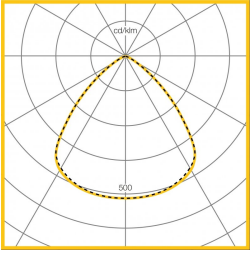

Dimensions

VERSION	H	KG	KG(EM)	Ø	CAØ
C165 / C165 IP65	194	1	2	173	165

VERSION	H	KG	KG(EM)	Ø	CAØ
C110	100	1	1.5	119	110

L	W	H	KG	KG(EM)	Cut Aperture
173	173	108	1.0	2.0	165

Photometric Performance

C165/SQ165 semi-specular, wide
LOR = 100%

C165/SQ165 semi-specular, medium
LOR = 100%

C110 semi-specular, wide
LOR = 100%

C110 semi-specular, medium
LOR = 100%

To Specify

Recessed downlighter with a narrow 11mm width bezel and shallow depth body. Graphite heat sink for optimum thermal management and superior optics designed for maximum visual comfort. Supplied with connected remote driver. Components are easily replaced without tools for simple future upgrades and replacement ensuring a sustainable, circular economy lighting solution with independent Cradle to Cradle Certified® accreditation - as Whitecroft MIRAGE 3 VITALITY