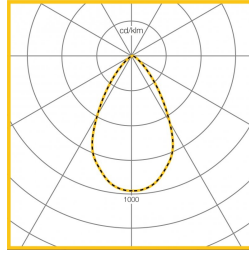

Dimensions

VERSION	H	KG	KG(EM)	Ø	CAØ
C165 / C165 IP65	194	1	2	173	165

VERSION	H	KG	KG(EM)	Ø	CAØ
C110	100	1	1.5	119	110

L	W	H	KG	KG(EM)	Cut Aperture
173	173	108	1.0	2.0	165

Photometric Performance

C165/SQ165 semi-specular, wide
LOR = 100%

C165/SQ165 semi-specular, medium
LOR = 100%

C110 semi-specular, wide
LOR = 100%

C110 semi-specular, medium
LOR = 100%

To Specify

Recessed downlighter with a narrow 11mm width bezel and shallow depth body. Graphite heat sink for optimum thermal management and superior optics designed for maximum visual comfort. Supplied with connected remote driver. Components are easily replaced without tools for simple future upgrades and replacement ensuring a sustainable, circular economy lighting solution with independent Cradle to Cradle Certified® accreditation - as Whitecroft MIRAGE 3 VITALITY