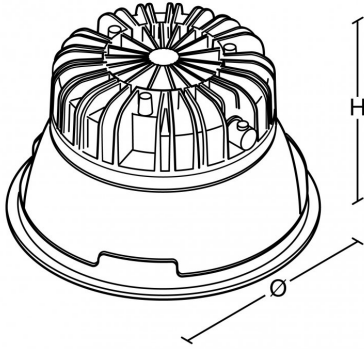

Optics

- All variants of Mirage 3 are available as Whitecroft Vitality with independent accreditation
- A selection of popular variants are shown here, please ask for other options
- Light outputs ranging from 469 lumens to 4003 lumens
- Efficacies up to 125 ll/cw
- Available in 4 reflector finishes:
 - Black
 - White
 - Semi-specular
 - Specular
- Available in the following colour temperatures:
 - 3000K
 - 4000K
- Ra80 and Ra90 colour rendering available
- Various beam distributions available:
 - Narrow

- Medium
 - Wide
-

Body

- Available in the following sizes:
 - C79
 - C110
 - C165
 - C165 IP65
 - SQ165
 - IP44 as standard
 - Precision injection moulded reflector
 - Slim 11mm bezel finished in:
 - Black, closest RAL colour 9005
 - White, closest RAL colour 9003
 - Graphite embedded heatsink
 - Rapid installation guaranteed with simple spring assembly
 - Luminaire supplied complete with DALI driver
 - Suitable for ceilings 1-50mm thick
 - Integral emergency options; 3hr and COMECS
 - C165 versions available with a choice of attachments (see Mirage 3 C165)
 - Can be used with MSU Kit for Mental Health - Medium Secure Unit & Anti-Ligature applications
 - Can be used with Mirage 3 Retrofit Kit
-

Dimensions

VERSION	H	KG	KG(EM)	Ø	CAØ
C165 / C165 IP65	194	1	2	173	165

VERSION	H	KG	KG(EM)	Ø	CAØ
C110	100	1	1.5	119	110

L	W	H	KG	KG(EM)	Cut Aperture
173	173	108	1.0	2.0	165

Photometric Performance

C165/SQ165 semi-specular, wide
LOR = 100%