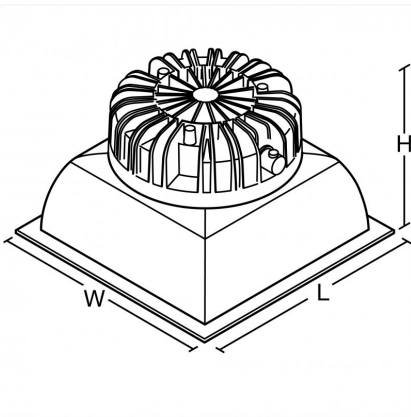

- Medium
 - Wide
-

Body

- Available in the following sizes:
 - C79
 - C110
 - C165
 - C165 IP65
 - SQ165
 - IP44 as standard
 - Precision injection moulded reflector
 - Slim 11mm bezel finished in:
 - Black, closest RAL colour 9005
 - White, closest RAL colour 9003
 - Graphite embedded heatsink
 - Rapid installation guaranteed with simple spring assembly
 - Luminaire supplied complete with DALI driver
 - Suitable for ceilings 1-50mm thick
 - Integral emergency options; 3hr and COMECS
 - C165 versions available with a choice of attachments (see Mirage 3 C165)
 - Can be used with MSU Kit for Mental Health - Medium Secure Unit & Anti-Ligature applications
 - Can be used with Mirage 3 Retrofit Kit
-

Dimensions

VERSION	H	KG	KG(EM)	Ø	CAØ
C165 / C165 IP65	194	1	2	173	165

VERSION	H	KG	KG(EM)	Ø	CAØ
C110	100	1	1.5	119	110

L	W	H	KG	KG(EM)	Cut Aperture
173	173	108	1.0	2.0	165

Photometric Performance

C165/SQ165 semi-specular, wide
LOR = 100%

C165/SQ165 semi-specular, medium
LOR = 100%

C110 semi-specular, wide
LOR = 100%

C110 semi-specular, medium
LOR = 100%

To Specify

Recessed downlighter with a narrow 11mm width bezel and shallow depth body. Graphite heat sink for optimum thermal management and superior optics designed for maximum visual comfort. Supplied with connected remote driver. Components are easily replaced without tools for simple future upgrades and replacement ensuring a sustainable, circular economy lighting solution with independent Cradle to Cradle Certified® accreditation - as Whitecroft MIRAGE 3 VITALITY