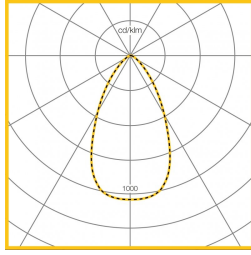

Optics

- All variants of Mirage 3 are available as Whitecroft Vitality with independent accreditation
- A selection of popular variants are shown here, please ask for other options
- Light outputs ranging from 469 lumens to 4003 lumens
- Efficacies up to 125 ll/cw
- Available in 4 reflector finishes:
 - Black
 - White
 - Semi-specular
 - Specular
- Available in the following colour temperatures:
 - 3000K
 - 4000K
- Ra80 and Ra90 colour rendering available
- Various beam distributions available:
 - Narrow

Dimensions

VERSION	H	KG	KG(EM)	Ø	CAØ
C165 / C165 IP65	194	1	2	173	165

VERSION	H	KG	KG(EM)	Ø	CAØ
C110	100	1	1.5	119	110

L	W	H	KG	KG(EM)	Cut Aperture
173	173	108	1.0	2.0	165

Photometric Performance

C165/SQ165 semi-specular, wide
LOR = 100%

C165/SQ165 semi-specular, medium
LOR = 100%

C110 semi-specular, wide
LOR = 100%

C110 semi-specular, medium
LOR = 100%

To Specify

Recessed downlighter with a narrow 11mm width bezel and shallow depth body. Graphite heat sink for optimum thermal management and superior optics designed for maximum visual comfort. Supplied with connected remote driver. Components are easily replaced without tools for simple future upgrades and replacement ensuring a sustainable, circular economy lighting solution with independent Cradle to Cradle Certified® accreditation - as Whitecroft MIRAGE 3 VITALITY