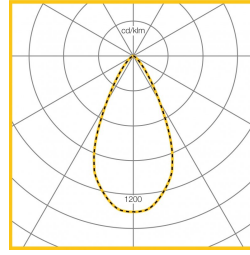

Dimensions

VERSION	H	KG	KG(EM)	Ø	CAØ
C165 / C165 IP65	194	1	2	173	165

VERSION	H	KG	KG(EM)	Ø	CAØ
C110	100	1	1.5	119	110

L	W	H	KG	KG(EM)	Cut Aperture
173	173	108	1.0	2.0	165

Photometric Performance

C165/SQ165 semi-specular, wide
LOR = 100%

C165/SQ165 semi-specular, medium
LOR = 100%

C110 semi-specular, wide
LOR = 100%

C110 semi-specular, medium
LOR = 100%

To Specify

Recessed downlighter with a narrow 11mm width bezel and shallow depth body. Graphite heat sink for optimum thermal management and superior optics designed for maximum visual comfort. Supplied with connected remote driver. Components are easily replaced without tools for simple future upgrades and replacement ensuring a sustainable, circular economy lighting solution with independent Cradle to Cradle Certified® accreditation - as Whitecroft MIRAGE 3 VITALITY