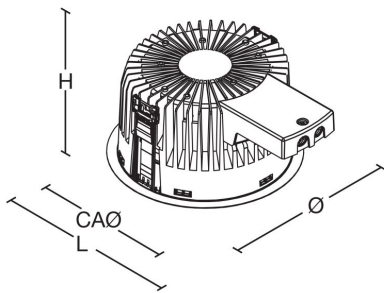

## Body

- Die-cast aluminium body and bezel
- IP65, IK10 rated protection
- Finished in Anthracite Grey
- Clear flat acrylic diffuser in bezel
- Matt anodised aluminium reflector
- Supplied complete with driver contained within main body
- To suit ceiling thickness 5 – 50mm
- Dali dimming driver as standard

## Dimensions

L	H	KG	Ø	Cut Aperture
270	147	2.3	220	210