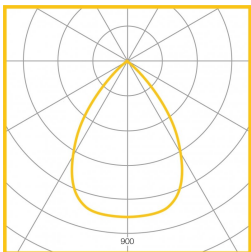

Photometric Performance

21W 2500 Lumen
LOR = 100.0%