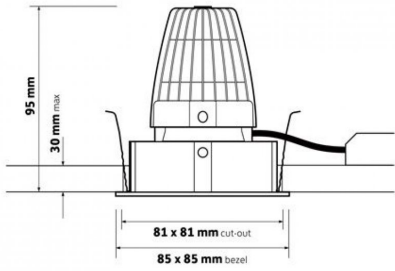

LED Performance

| | | |
|-------------|----------|--------------------|
| Colour Temp | RA (CRI) | Colour consistency |
| 3000K/4000K | 80 | MacAdam 3 SDCM |

Dimensions

| VERSION | L | W | H | KG | Cut Aperture |
|-------------|----|----|----|-----|--------------|
| Downlighter | 85 | 85 | 95 | 0.4 | 81x81 |