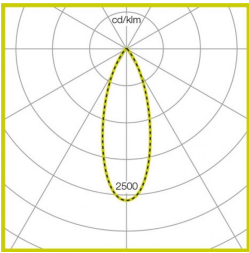

Photometric Performance

Downlighter 8W
LED 4000K 811
Lumen
LOR = 100%

To Specify

Recessed LED, low glare architectural downlighter, with cast aluminium bezel and polycarbonate reflector. Integral light engine and driver, IP44 rated as standard – as Whitecroft Lighting MIRAGE SQ81