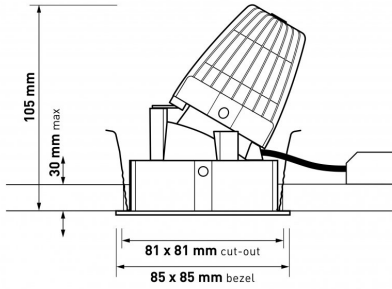

Options

DALI Dimming

Replace 'H' with 'Y'

ie. LRWMBY13K

LED Performance

Colour Temp	RA (CRI)	Colour consistency
3000K / 4000K	>80	MacAdam 3 SDCM

Dimensions

VERSION	L	W	H	KG	Ø	CAØ
Circular			105	0.4	85	81
Square	85	85	105	0.4		

Photometric Performance

8.2W, 695 lm
LOR = 100%

To Specify

Recessed LED, low glare architectural wallwasher, with circular or square cast aluminium bezel and polycarbonate reflector. Integral light engine and driver, IP44 rated as standard – as Whitecroft Lighting MIRAGE WALLWASHER