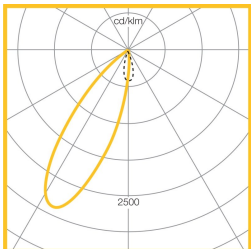

SQ81 Square Wallwasher, Fixed Output, White

B50				
Description	Order Code	LL/CW	L70	L80
592 lumen (6.2W) 3000K	LSWMWH13K	95.5	60K	49K
609 lumen (6.2W) 4000K	LSWMWH14K	98.2	60K	49K
746 lumen (8.2W) 3000K	LSWMWH23K	91	55K	35K
788 lumen (8.2W) 4000K	LSWMWH24K	96.1	55K	35K

Options

DALI Dimming

Replace 'H' with 'Y'

ie. LRWMBY13K

LED Performance

Colour Temp	RA (CRI)	Colour consistency
3000K / 4000K	>80	MacAdam 3 SDCM

Dimensions

VERSION	L	W	H	KG	Ø	CAØ
Circular			105	0.4	85	81
Square	85	85	105	0.4		

Photometric Performance

8.2W, 695 lm
LOR = 100%

To Specify

Recessed LED, low glare architectural wallwasher, with circular or square cast aluminium bezel and polycarbonate reflector. Integral light engine and driver, IP44 rated as standard – as Whitecroft Lighting MIRAGE WALLWASHER