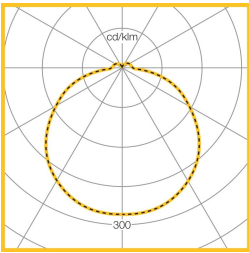

Photometric Performance

4000K 15W LED
1600 Lumens
4000K
LOR = 100.0%
SHR MAX = 1.69