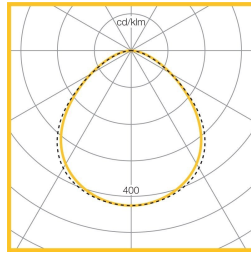

Order codes

600 Recessed MSU Kit

Description	Order Code
600x600mm Recessed Kit Only	MSKIT600
Luminaire to be ordered separately	

Accessories

Description	Order Code
Special access tool	HAL-KEY3

Dimensions

VERSION	KG	Cut Aperture
600x600mm Recessed Kit Only	5.0	588 x 588mm

Requires void depth of 200mm from ceiling face for installation.
See Cascade Flex or Tegan 2 web page for luminaire dimensions.

Photometric Performance

4000K LED, 2970
lumen, Pod Optic
LOR = 100%
SHR MAX = 1.6