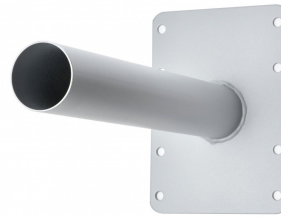

Sirocco Midi

High performance LED post top luminaire for road, pathway and area lighting

Sirocco Heavy Duty Wall Bracket

Sirocco Midi Post Top Bracket

Sirocco Simple Wall Bracket

Sirocco Midi Side Entry

Optics

- Light output options:
 - 2200-15246 lumens (16-102W)
- Efficacy up to 150 LL/CW
- Road, Pathway and Area lighting distribution options
- Zero light pollution when mounted horizontally
- Adjustable tilt between 0° and +20° at 5 degree intervals for post top mounting
- Adjustable tilt between -20° and +10° at 5 degree intervals for side entry mounting
- 4mm thick, thermal shock resistant, tempered clear flat glass
- 4000K and 3000K colour temperature options