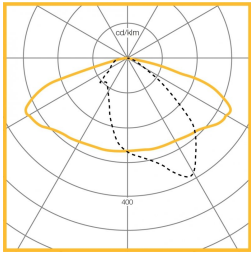

LED Performance

Colour Temp	RA (CRI)	Life expectancy	Colour consistency
3000/4000K	Ra70	100,000hrs L90B50	MacAdam 3 SDCM

Dimensions

VERSION	L	W	H	KG	Windage (m2)
All versions	558	293	115	6.7	0.04

Photometric Performance