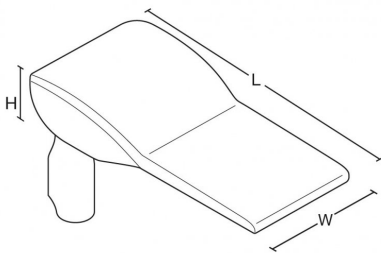

LED Performance

Colour Temp	RA (CRI)	Life expectancy	Colour consistency
3000/4000K	Ra70	100,000hrs L90B50	MacAdam 3 SDCM

Dimensions

VERSION	L	W	H	KG	Windage (m2)
All versions	558	293	115	6.7	0.04