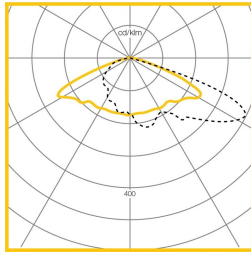

Area Optic, 4571
lumen, 33W
LOR = 100%

To Specify

IP66 LED post top luminaire with lightweight die cast aluminium body. High efficacy performance with a choice of road and area lighting distribution patterns and zero upward light when mounted horizontally. Electronic control gear with voltage surge protection and isolating safety switch – as Whitecroft Lighting SIROCCO MIDI.