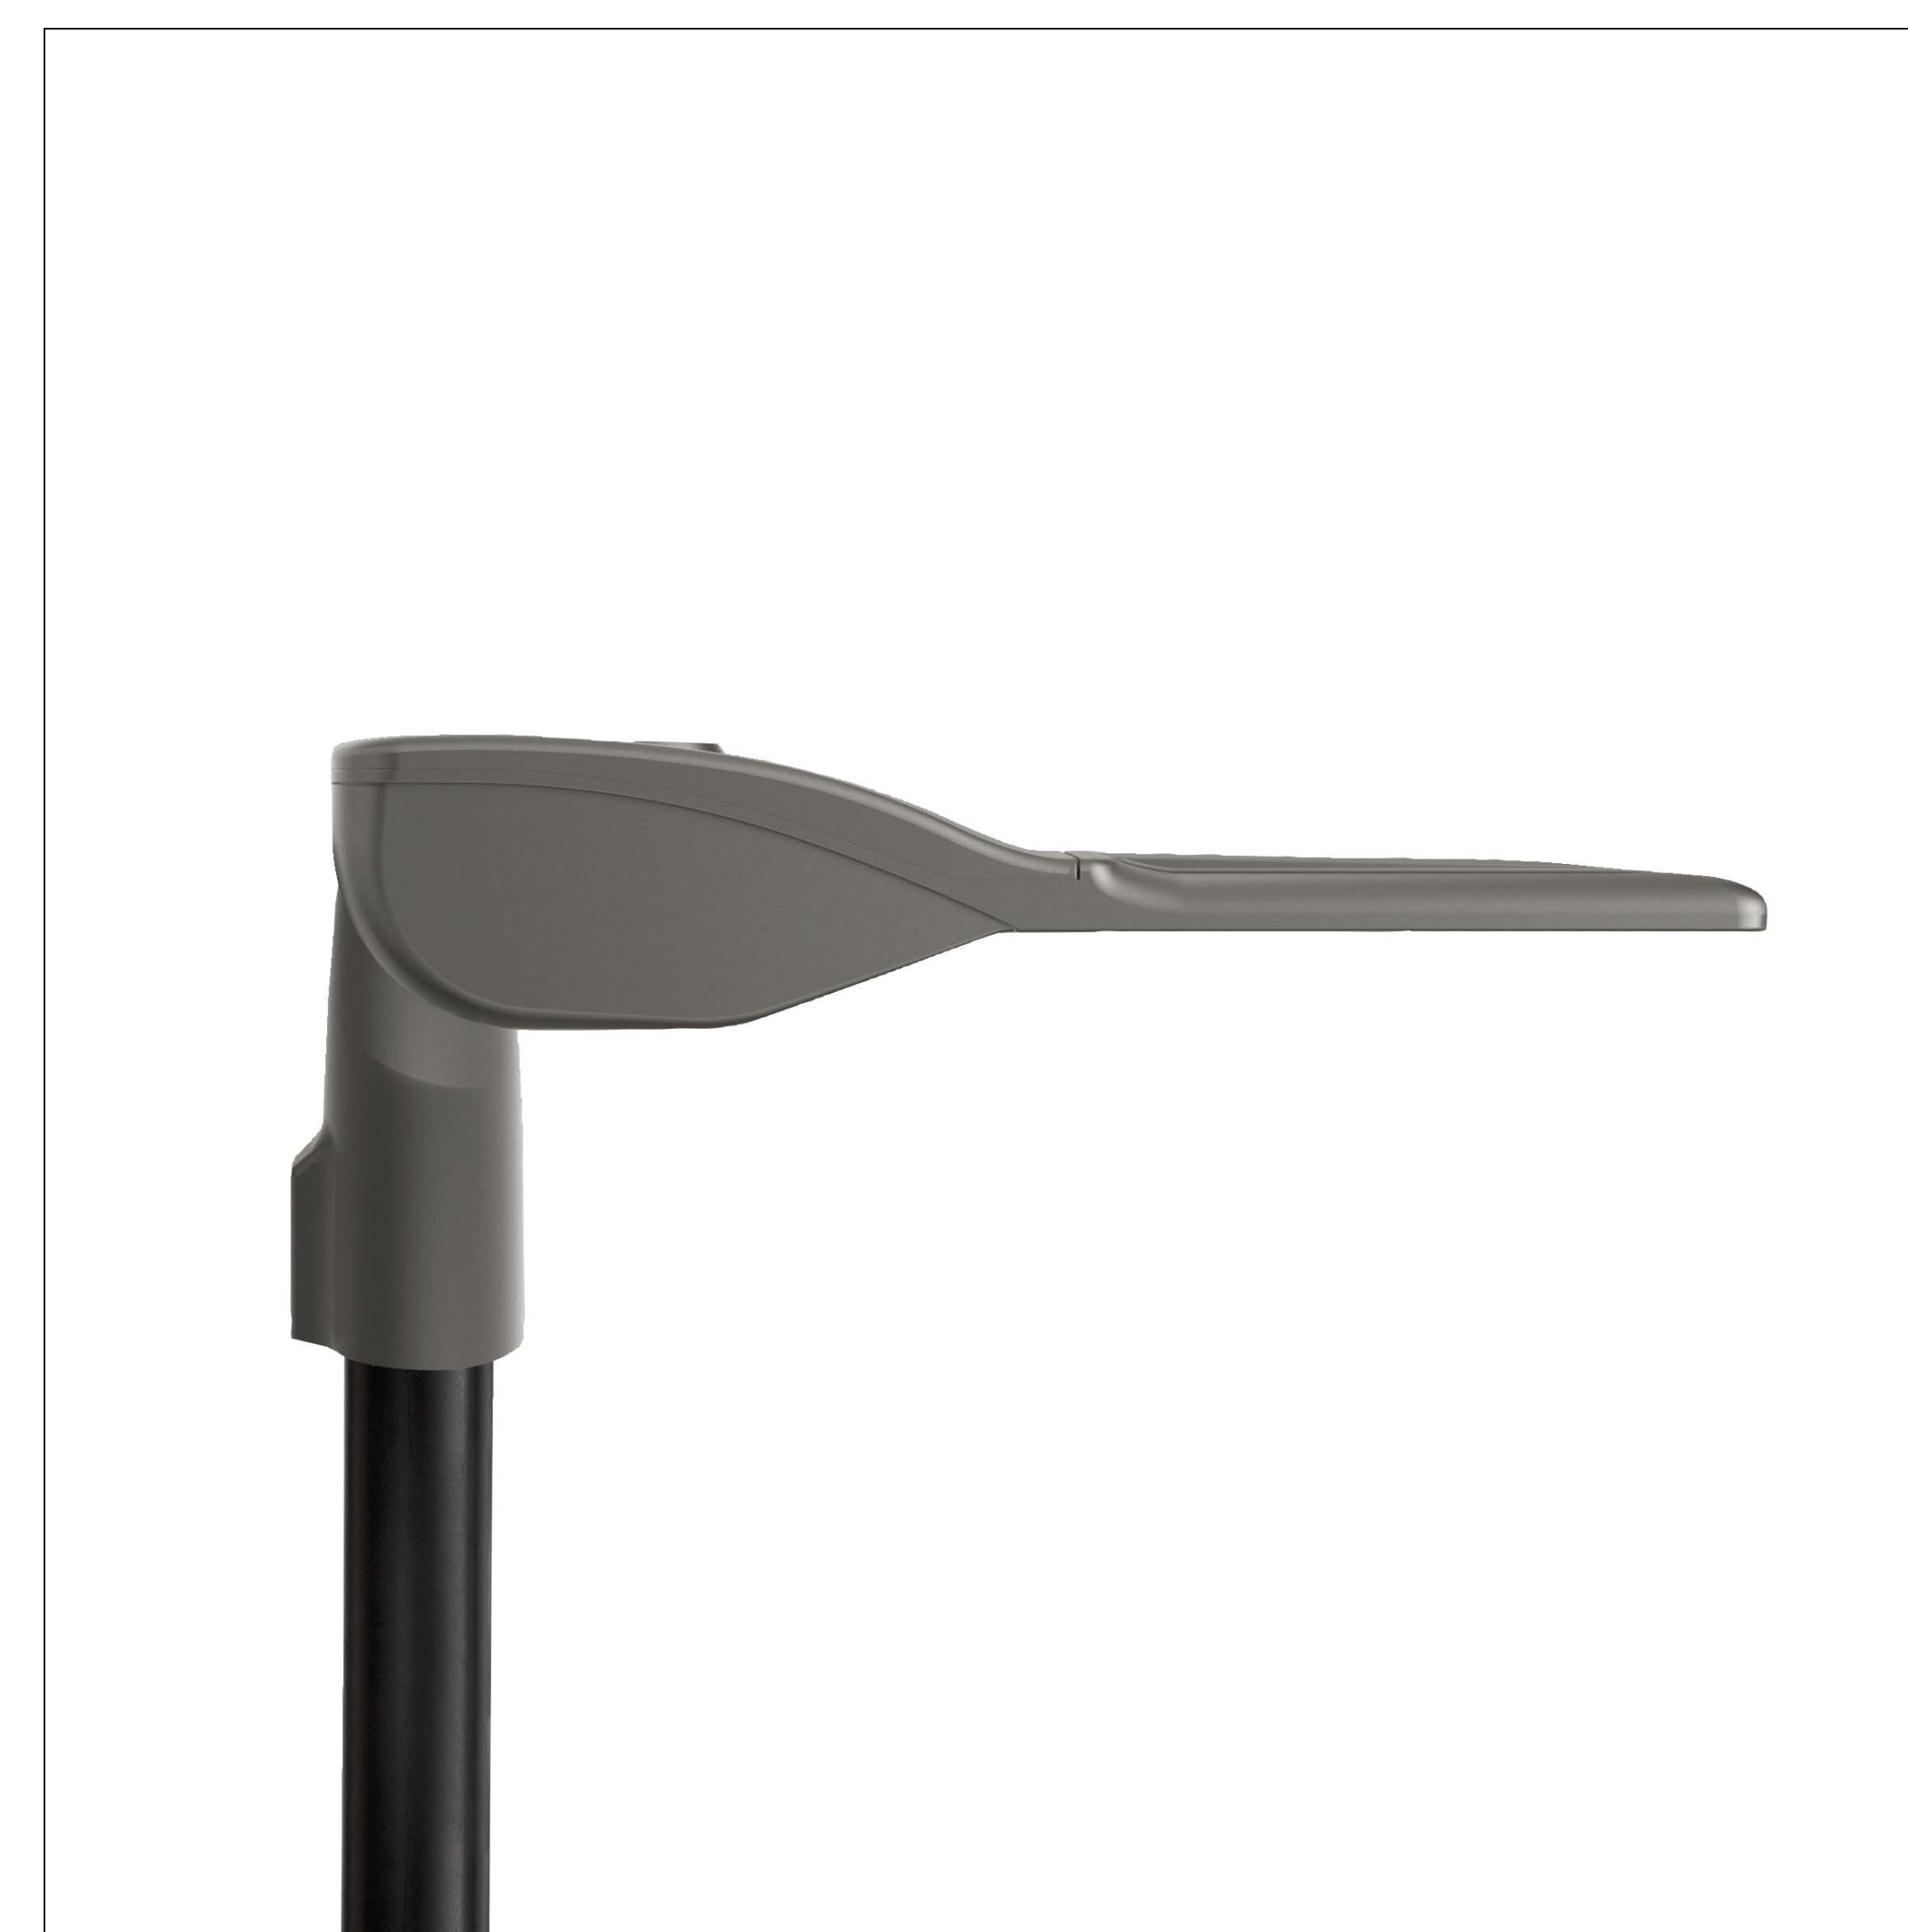

## SPECIFICATION

Lamp type	LED
Finish	Powder Coated Graphite Grey Ral 7024
Materials	Die cast aluminium, glass.
Weight	Midi = 7.5kg    Maxi = 10.6kg
Supply	220-240V AC, 50/60Hz
Output	Midi - 4571lm, 5099lm, 9141lm, 9926lm, 13,712lm, 15,246lm Maxi - 19,080lm, 24627lm, 29348lm, 33,856lm
Operating temp	0-25C°
Connection	0.75 mm <sup>2</sup> to 2.5mm <sup>2</sup> stranded/solid core input terminal block
Ingress protection	IP66
Electrical Class 2	

# SIROCCO MIDI SIROCCO MAXI