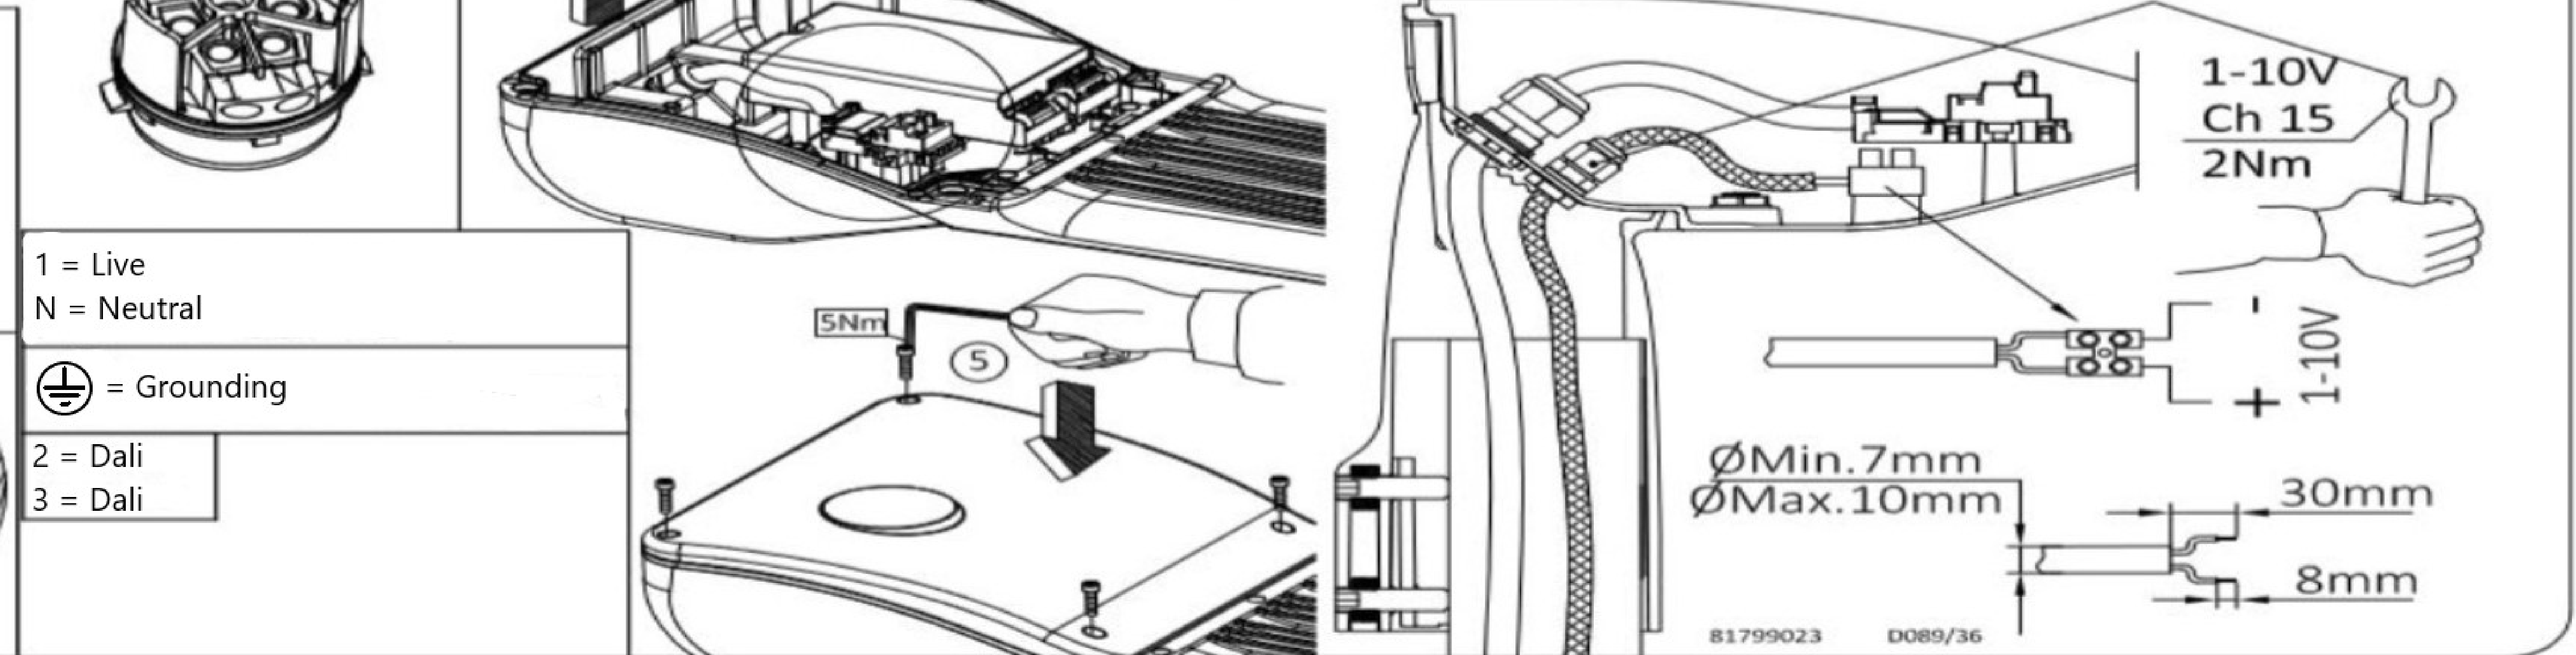

1 = Live  
N = Neutral  
⊕ = Grounding  
2 = Dali  
3 = Dali