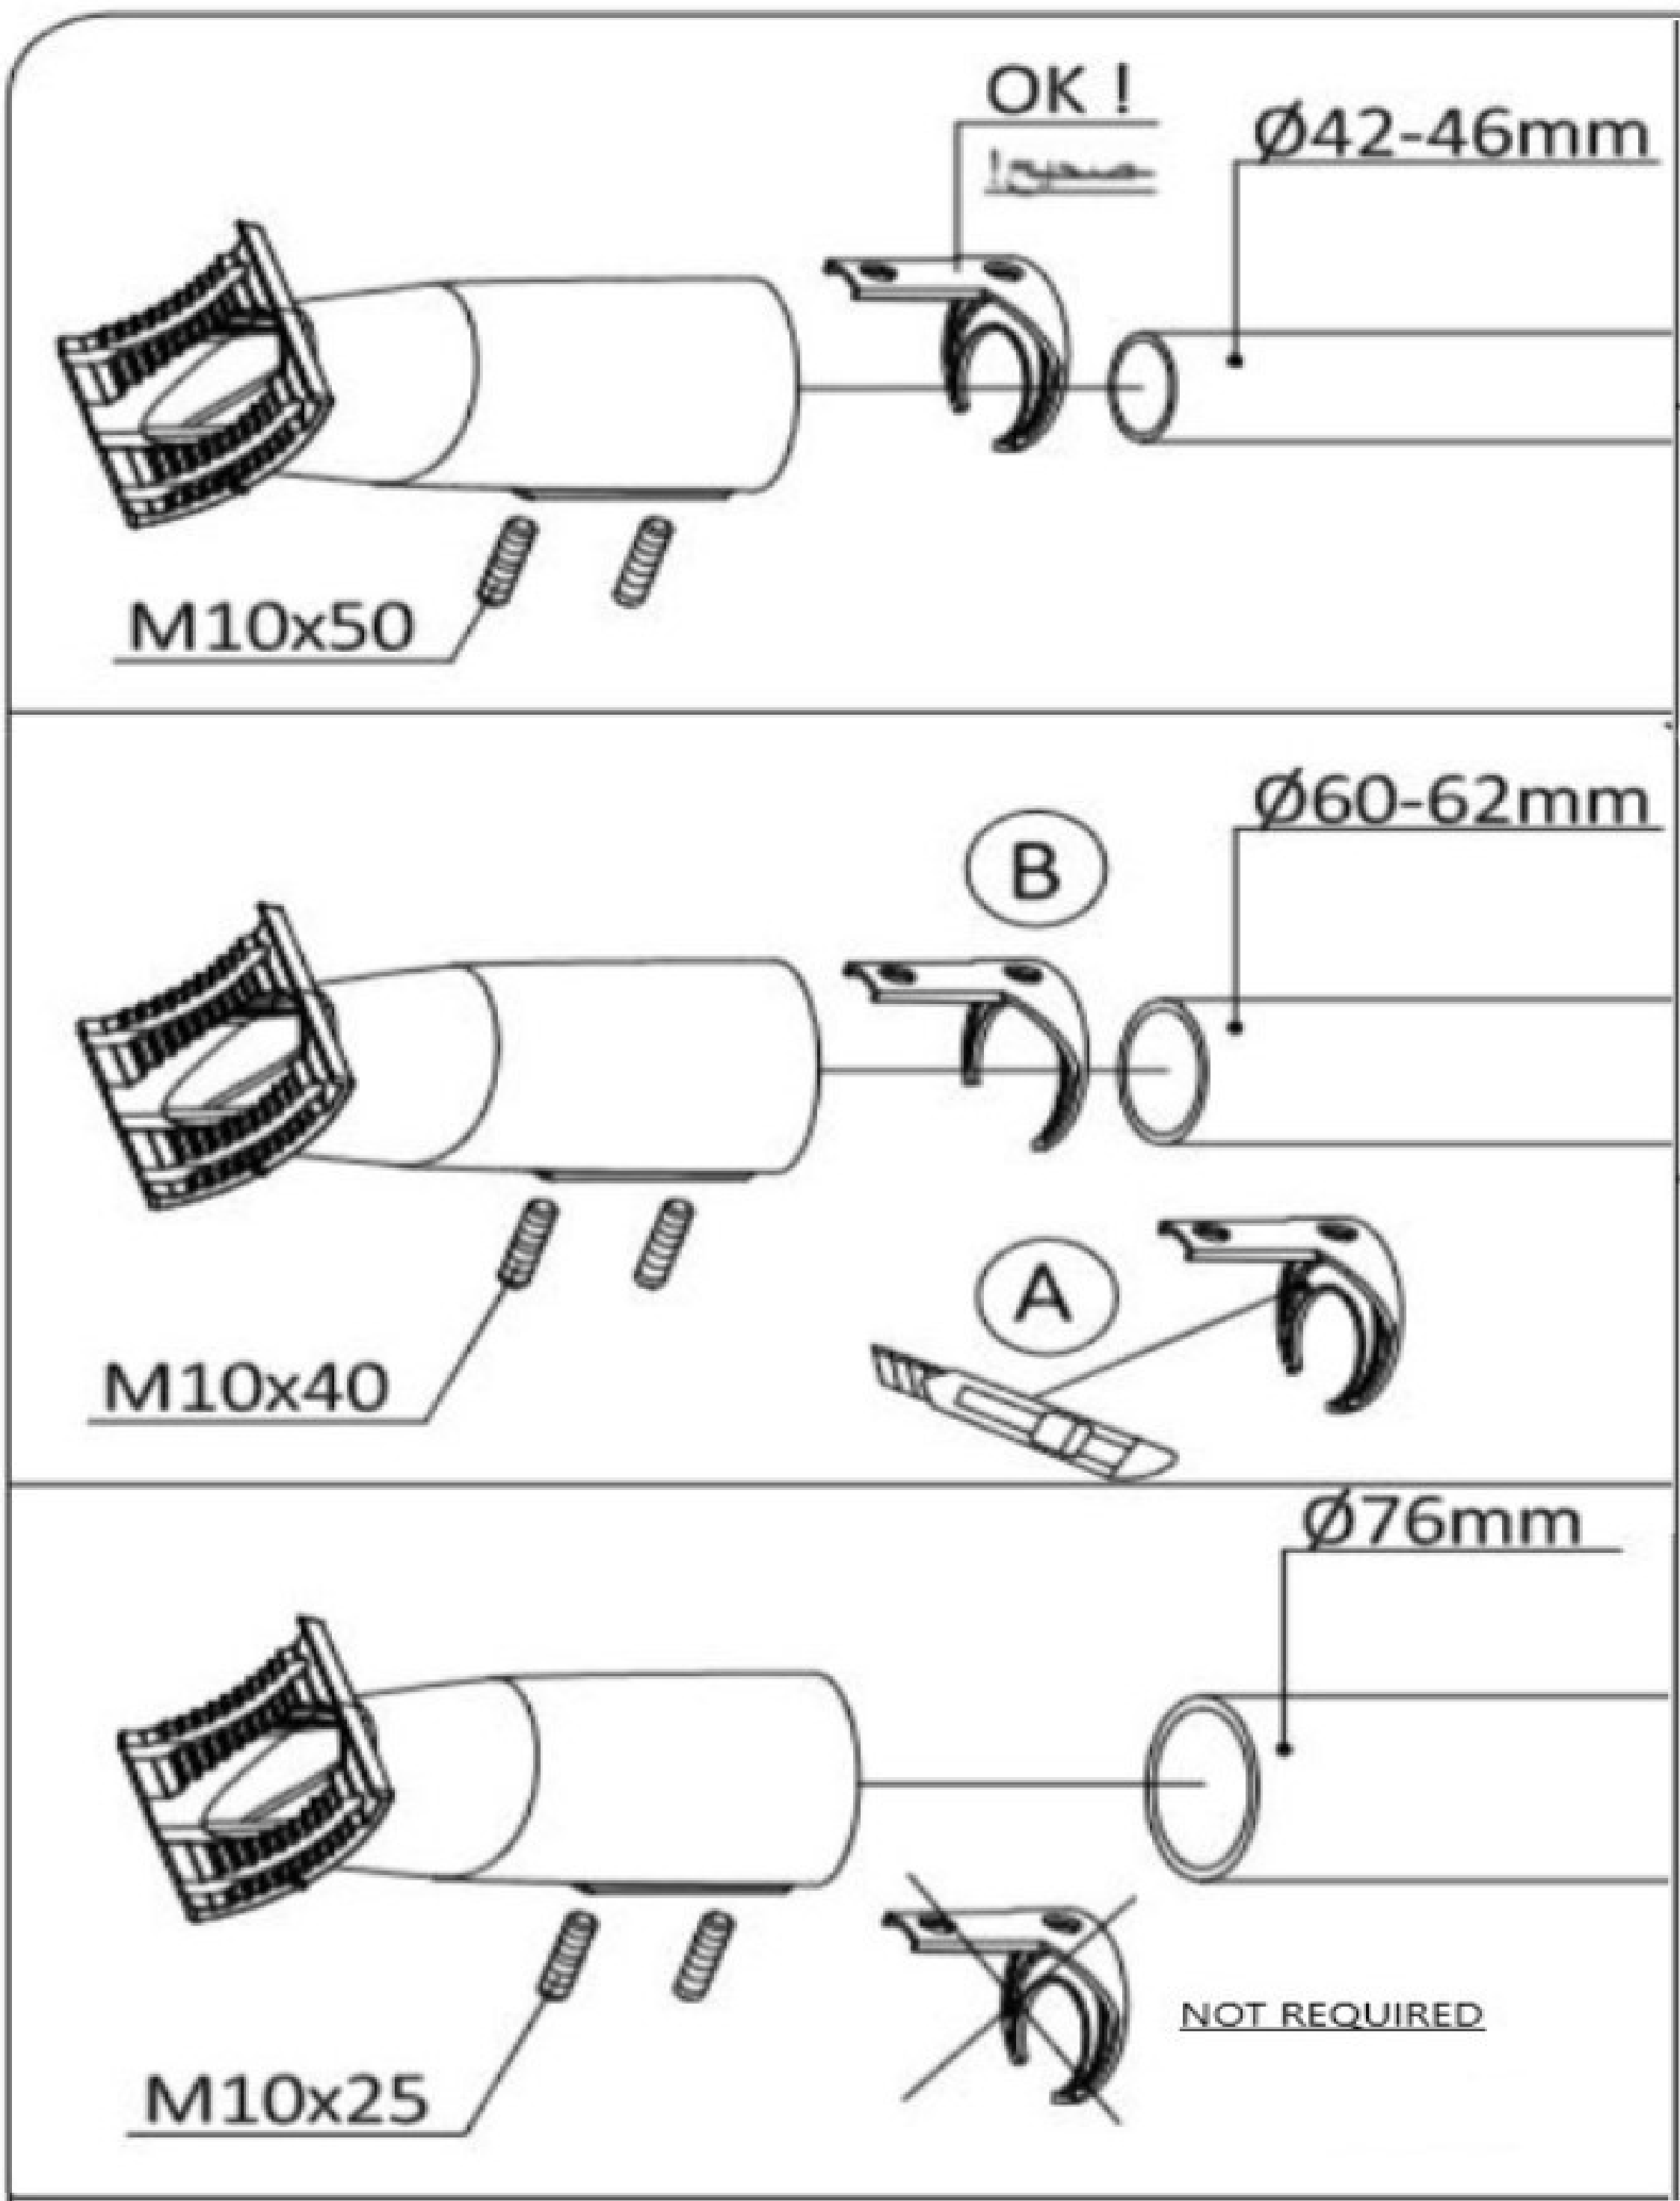

1 = Live
N = Neutral
⊕ = Grounding
2 = Dali
3 = Dali