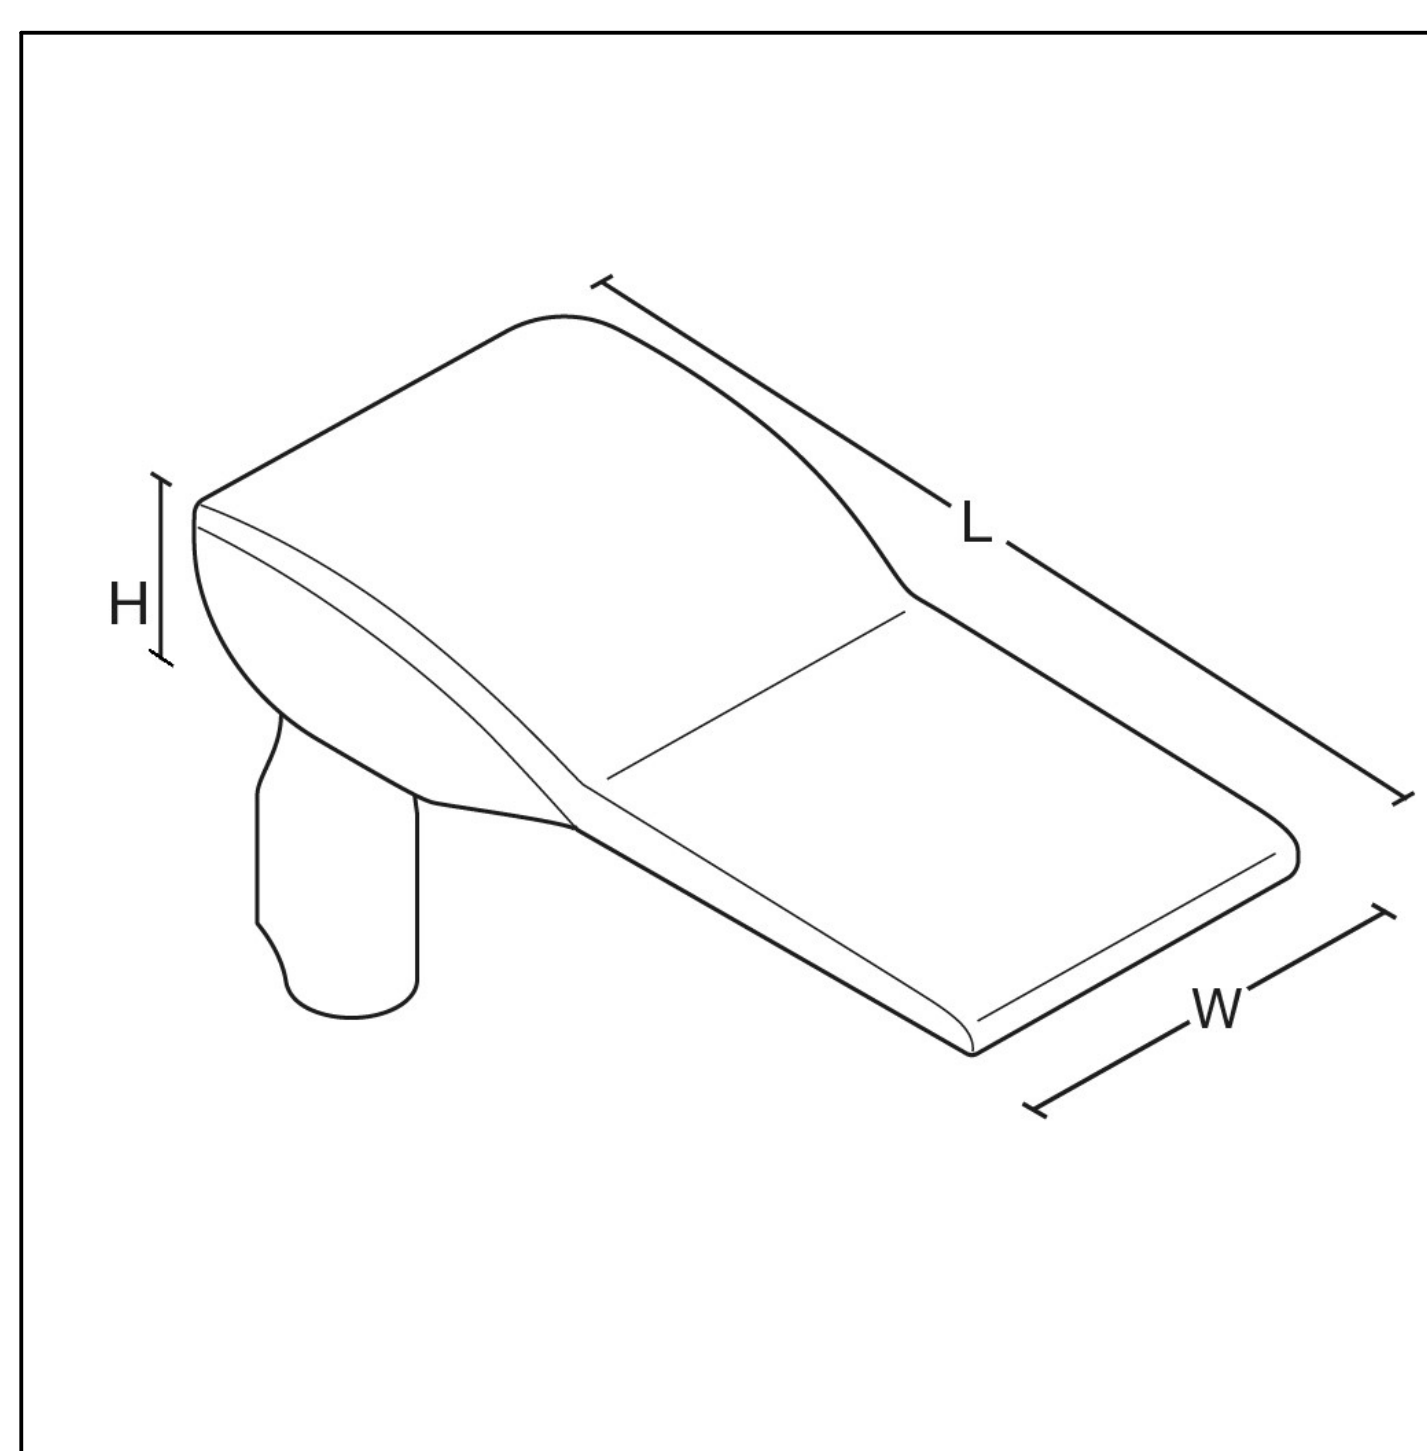

## SPECIFICATION

Lamp type	LED
Finish	Powder Coated Graphite Grey Ral 7024
Materials	Die cast aluminium, glass.
Weight	Midi = 7.5kg    Maxi = 10.6kg
Supply	220-240V AC, 50/60Hz
Output	Midi - 4571lm, 5099lm, 9141lm, 9926lm, 13,712lm, 15,246lm Maxi - 19,080lm, 24627lm, 29348lm, 33,856lm
Operating temp	0-25C°
Connection	0.75 mm <sup>2</sup> to 2.5mm <sup>2</sup> stranded/solid core input terminal block
Ingress protection	IP66
Electrical Class 2	

## DIMENSIONS

	L	W	H
MIDI	588	293	115
MAXI	758	355	121