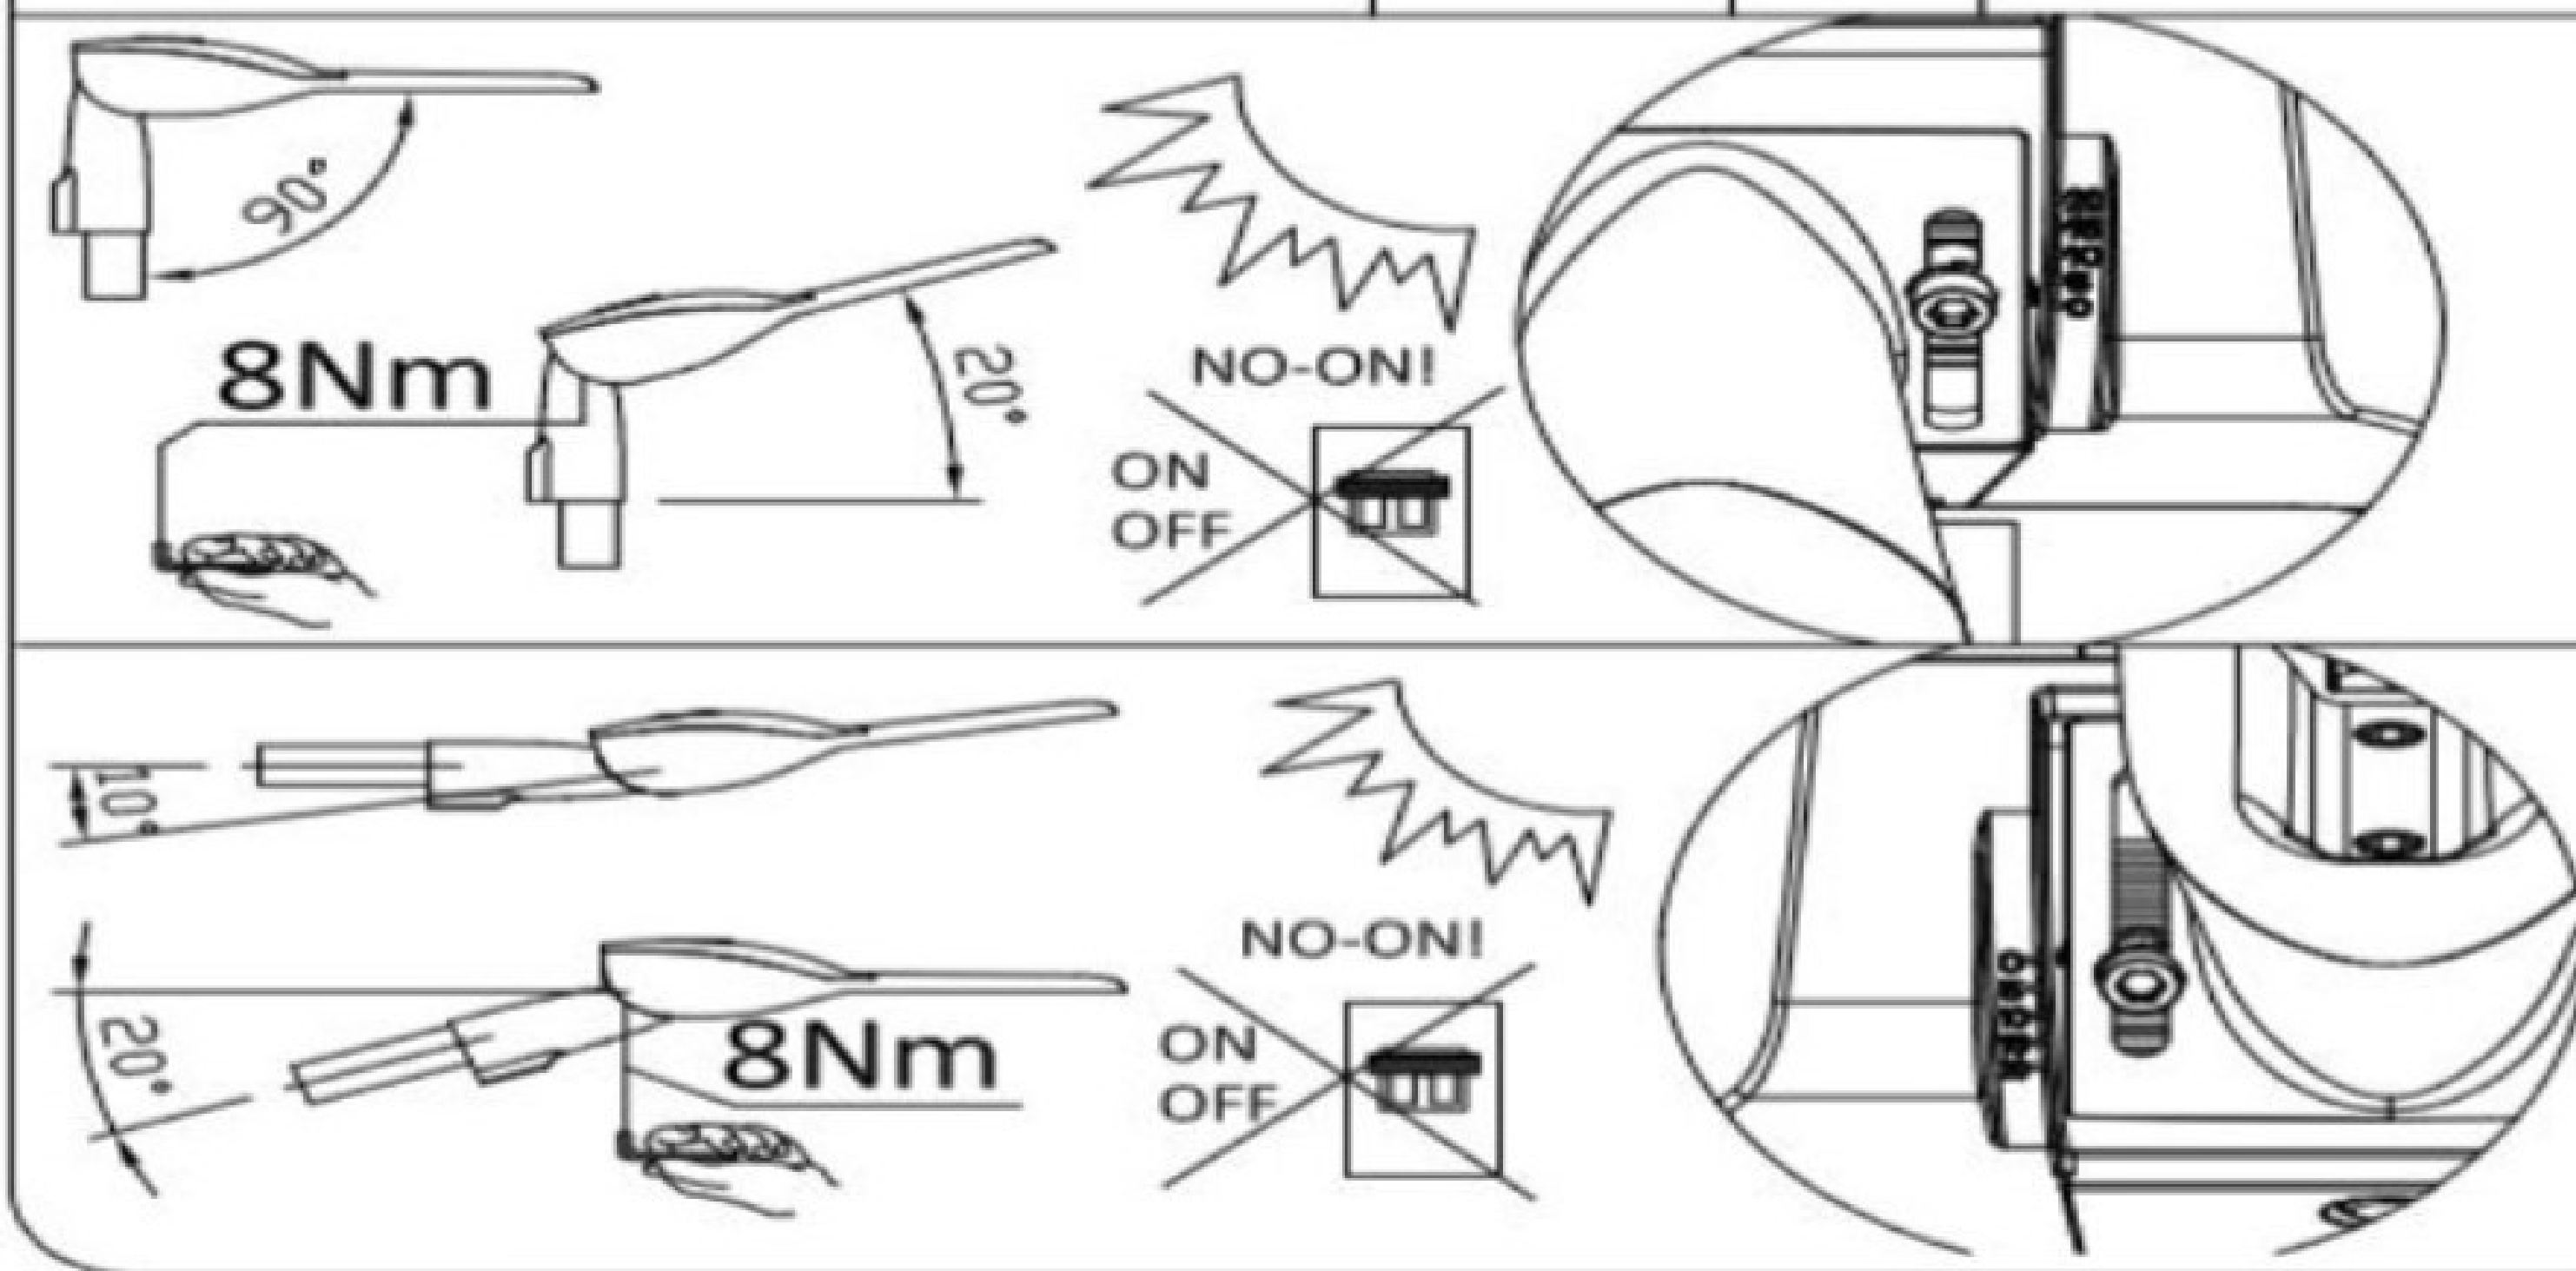

1 = Live
N = Neutral
⊕ = Grounding
2 = Dali
3 = Dali