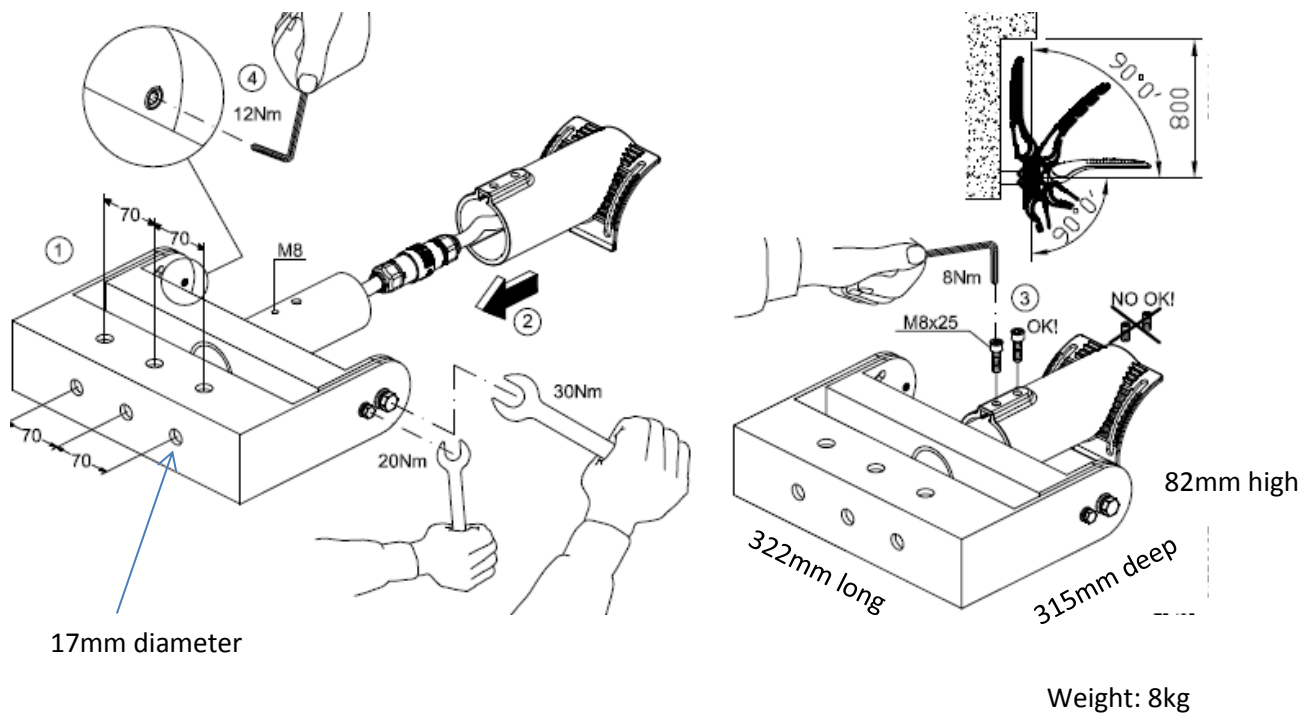

## SIRBKT

Surface mounting bracket for Sirocco Park and Sirocco Flood

### Installation Instructions

For 60mm diameter spigot entry

PK/LEAFLETSIRBKT

May 2014 – Rev A

**Whitecroft Lighting Limited**

Burlington Street, Ashton-under-Lyne, Lancashire OL7 0AX

Telephone +44 (0)870 5 087 087 Facsimile: +44 (0)870 5 084 210