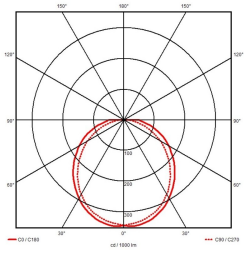

Note: All DALI variants require 1 DALI address per driver. COMECS addressable emergency variants will require an additional DALI address.

LED Performance

Colour Temp	RA (CRI)	Colour consistency
4000K	>80	MacAdam 3 SDCM
3000K	>80	MacAdam 3 SDCM

Dimensions

VERSION	L	W	H	KG	KG(EM)
1200mm nominal	1212	134	74	4	4.5
1500mm nominal	1512	134	74	5	5.5

Photometric Performance

33W 4000K 4500
lumens
LOR = 100%
SHR MAX = 1.61

To Specify

Premium IP54 LED batten luminaire with clean, neutral aesthetic for surface, conduit or trunking mounting. Steel body with recycled polycarbonate end caps and opal polycarbonate diffuser delivering between 2200 and 7500 lumens. Integral emergency and Organic Response options. Simple installation and through life maintenance with a removable light cartridge – As Whitecroft Lighting STILETTO
