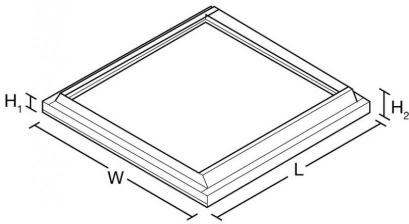

## Body

- Steel surface mounting frame for Tegan 2 range
- Allow for one surface mount installation frame per luminaire
- Luminaire to be ordered separately - see [Tegan 2](#) web page for details
- Frame allows for side cable entry
- Easy to assemble on site
- RAL Colour: White RAL9003
- Tegan 2 recessed and suspended also available
- Note: All DALI variants require 1 DALI address per driver. COMEPS variants will require an additional DALI address.

# Dimensions

---

VERSION	L	W	H1	H2	KG
Surface Frame	601	601	46	77	2.5

---