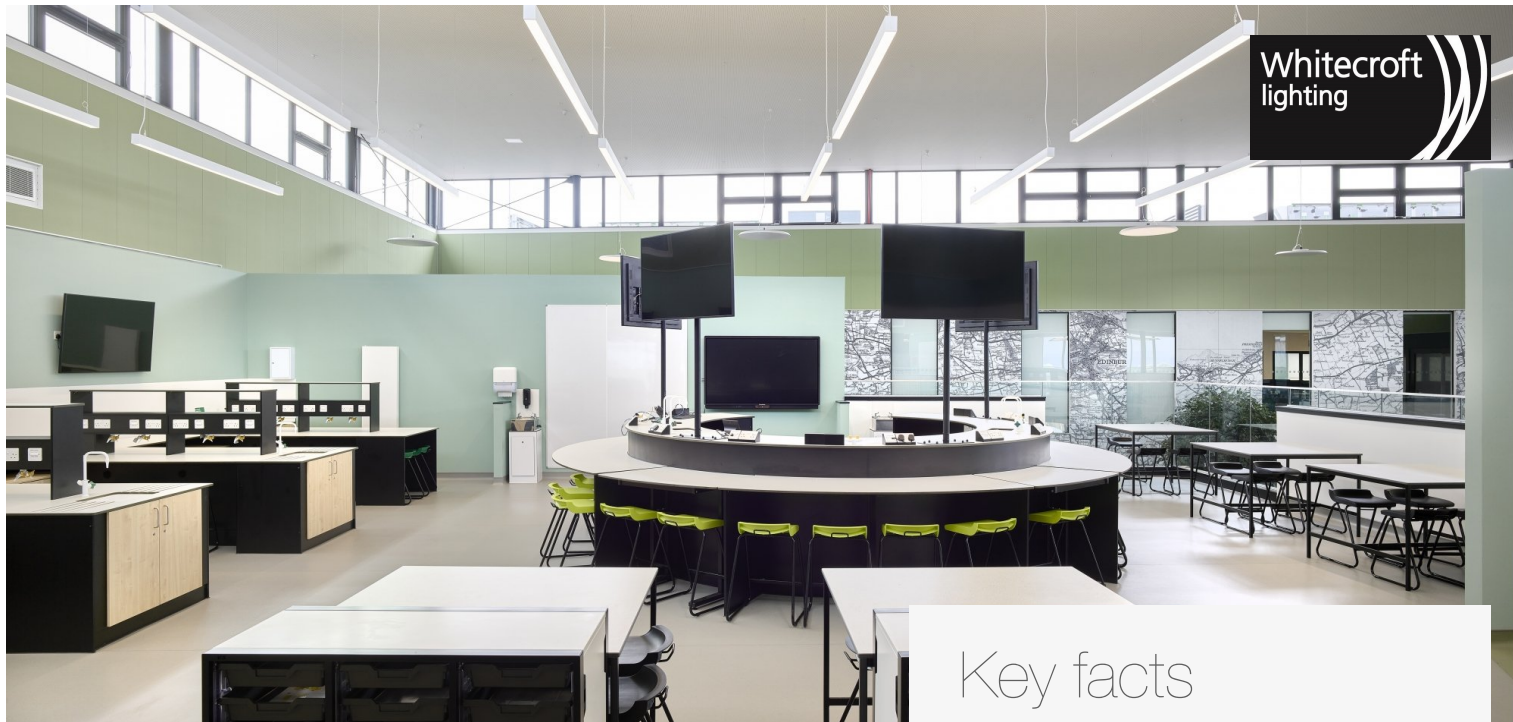

Key facts

Project Name	Wallyford Learning Campus
Location	East Lothian
Client	East Lothian Council
Architect	JM Architects
Contractor	Morrison Construction, Dalkia
Opened	August 2023

The solution

Collaborating with consultant Rybka, over 2,500 luminaires were supplied to Wallyford Learning Campus. Each pre-fitted with flexes for quick installation, cutting down wiring and setup time.

Combining innovative products with strategic design, the client chose a controls solution with occupancy detection, enabling automatic activation or deactivation of luminaires based on sensor-detected movement. Steven Griffin, CEng, MCIBSE, Rybka Associate, comments, "A key driver of Wallyford Learning Campus was maximising the natural daylight contribution within occupied spaces. The interior lighting and controls were designed to complement daylight and to reduce the associated energy, whilst also being sympathetic and complementary to the building's architectural form, function, and construction. Whitecroft Lighting's products were cost-

Key products

Foil

Oculus