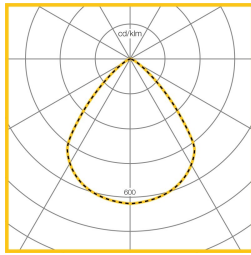

Dimensions

VERSION	H	Ø
C175 Surface	290	175
C175 Suspended	290	175

VERSION	H	Ø
C175 Surface	190	175
C175 Suspended	190	175

Photometric Performance

C175 Medium
Black
LOR = 100%

C175 Wide Black
LOR = 100%

C175 Medium
White
LOR = 100%