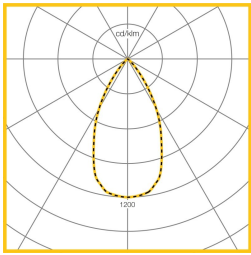

Dimensions

VERSION	H	Ø
C175 Surface	290	175
C175 Suspended	290	175

VERSION	H	Ø
C175 Surface	190	175
C175 Suspended	190	175

Photometric Performance

C175 Medium
Black
LOR = 100%

C175 Wide Black
LOR = 100%

C175 Medium
White
LOR = 100%