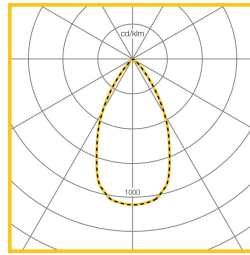

Dimensions

VERSION	H	Ø
C175 Surface	290	175
C175 Suspended	290	175

VERSION	H	Ø
C175 Surface	190	175
C175 Suspended	190	175

Photometric Performance

C175 Medium
Black
LOR = 100%

C175 Wide Black
LOR = 100%

C175 Medium
White
LOR = 100%