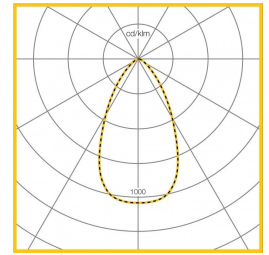

C175 Medium
Semi Specular
LOR = 100%