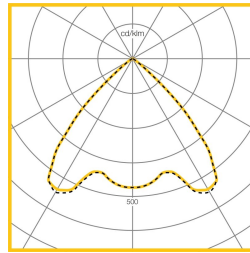

C175 Wide
Specular
LOR = 100%

To Specify

Surface or suspended mounted premium downlighter available in three body colours with four reflector types. Graphite heatsink for optimum thermal management and superior optics designed for maximum visual comfort. A modern aesthetic, designed to offer visual interest in any lighting scheme - As Whitecroft Lighting MIRAGE 3 SURFACE AND SUSPENDED