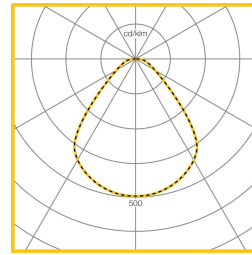

Dimensions

VERSION	H	Ø
C175 Surface	290	175
C175 Suspended	290	175

VERSION	H	Ø
C175 Surface	190	175
C175 Suspended	190	175

Photometric Performance

C175 Medium
Black
LOR = 100%

C175 Wide Black
LOR = 100%

C175 Medium
White
LOR = 100%