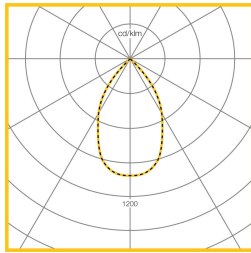

C175 Medium
Specular
LOR = 100%