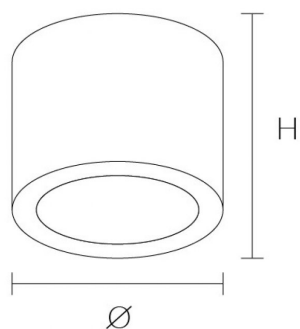

Body

- Extruded aluminium body, 175mm diameter, available in three colour options, to include white (RAL 9003), silver (RAL 9006) or black (RAL 9005)
- Two product lengths are available; 290mm and 190mm
- IP20 as standard
- Graphite embedded heatsink
- Luminaire supplied complete with driver
- Suspension via wire suspension kit
- For suspension mounting, one suspension kit is required per luminaire. Suspension kits are to be ordered separately
- Optional integral Organic Response® wireless Response Radio that communicates with its neighbouring luminaires. Note, an Organic Response® Response SN3 sensor will be required within the lighting scheme
- Integral emergency options. Note, emergency only available in 290mm deep variants:
 - 3 hour self contained
 - COMEPS DALI addressable
 - COMEPS can be configured as Easytest if required
 - Also available with "EW" Routefinder Wireless for addressable emergency testing without the need for a 2 core communication cable
- Emergency variants supplied with Lithium Iron Phosphate (LiFePO4) battery technology; featuring extended design life reducing replacement frequency to lower total cost of ownership, and advancing sustainability through support for end of life recycling

Dimensions

VERSION	H	Ø
C175 Surface	290	175
C175 Suspended	290	175

VERSION	H	Ø
C175 Surface	190	175
C175 Suspended	190	175

Photometric Performance

C175 Medium
Black
LOR = 100%

C175 Wide Black
LOR = 100%

C175 Medium
White
LOR = 100%