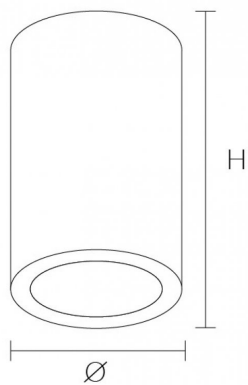

Body

- Extruded aluminium body, 175mm diameter, available in three colour options, to include white (RAL 9003), silver (RAL 9006) or black (RAL 9005)
- Two product lengths are available; 290mm and 190mm
- IP20 as standard
- Graphite embedded heatsink
- Luminaire supplied complete with driver
- Suspension via wire suspension kit
- For suspension mounting, one suspension kit is required per luminaire. Suspension kits are to be ordered separately
- Optional integral Organic Response® wireless Response Radio that communicates with its neighbouring luminaires. Note, an Organic Response® Response SN3 sensor will be required within the lighting scheme
- Integral emergency options. Note, emergency only available in 290mm deep variants:
 - 3 hour self contained
 - COMEPS DALI addressable
 - COMEPS can be configured as Easytest if required
 - Also available with "EW" Routefinder Wireless for addressable emergency testing without the need for a 2 core communication cable
- Emergency variants supplied with Lithium Iron Phosphate (LiFePO4) battery technology; featuring extended design life reducing replacement frequency to lower total cost of ownership, and advancing sustainability through support for end of life recycling

Dimensions

VERSION	H	Ø
C175 Surface	290	175
C175 Suspended	290	175

VERSION	H	Ø
C175 Surface	190	175
C175 Suspended	190	175

Photometric Performance

C175 Medium
Black
LOR = 100%

C175 Wide Black
LOR = 100%

C175 Medium
White
LOR = 100%