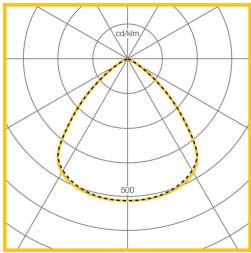

C175 Wide Semi
Specular
LOR = 100%