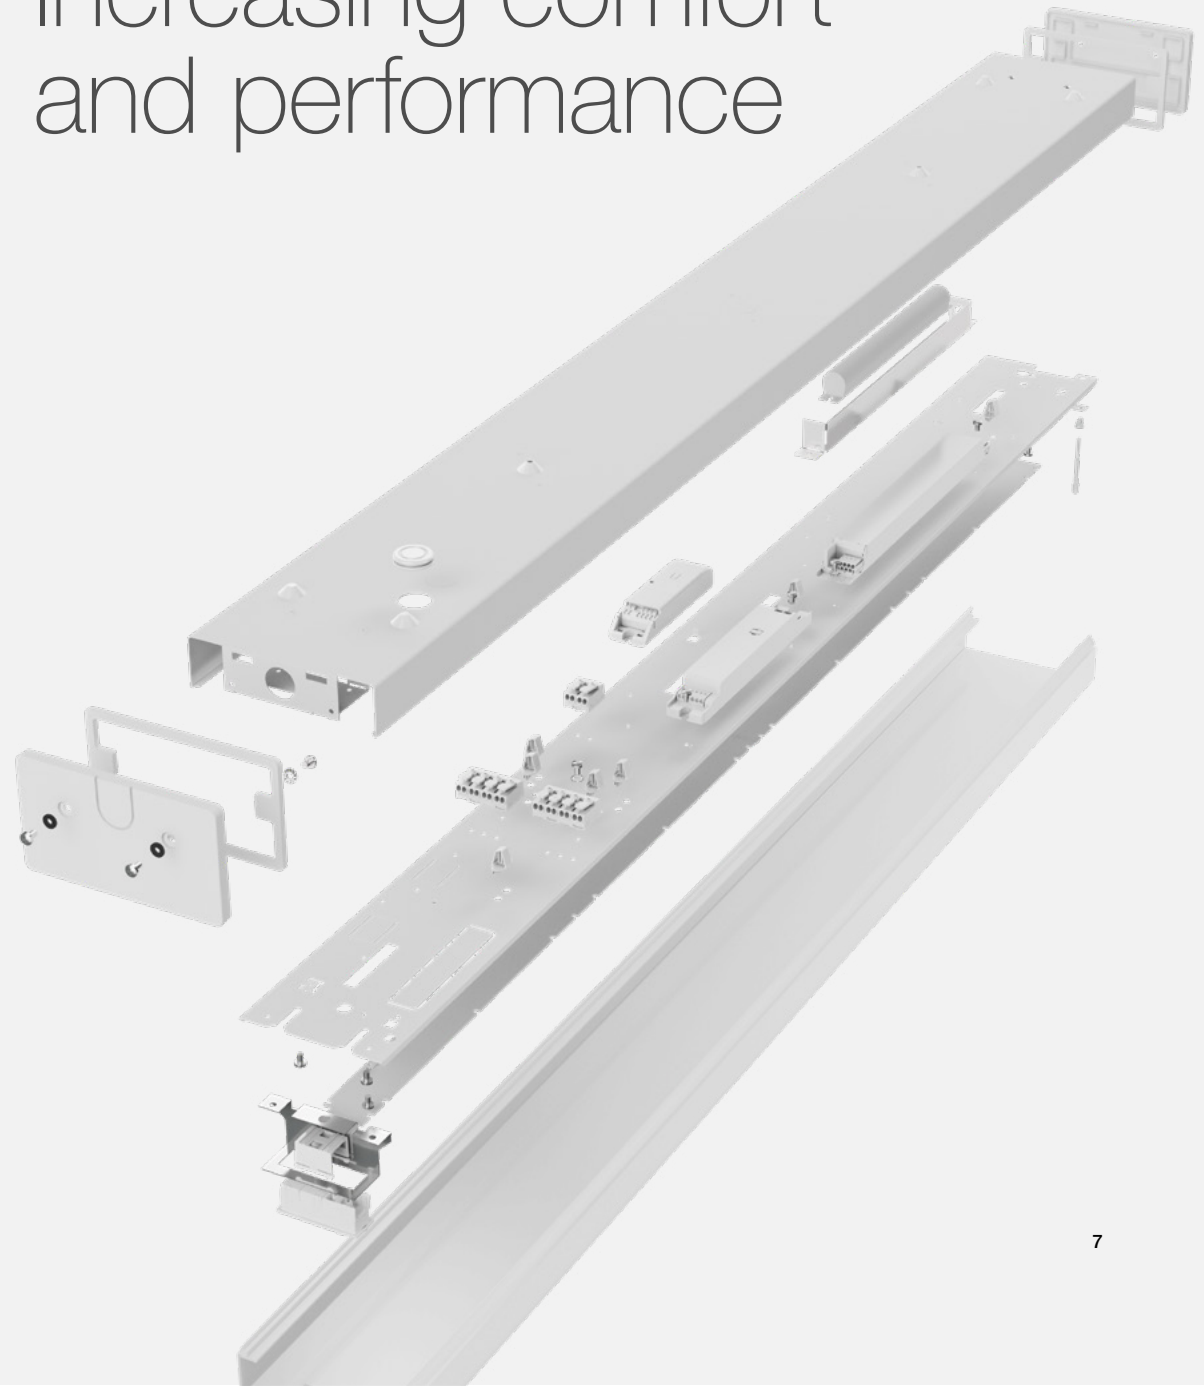

Reducing
embodied carbon
virgin material extraction
carbon miles
maintenance
end of life waste

At Whitecroft, we're committed to working to circular design principles. That means finding ways to reduce the impact of our products throughout their entire life-cycle and allowing for future regeneration or repurposing of materials.

And we don't just say it, we prove it. Stiletto comes with a third-party life-cycle assessment (LCA) and environmental product declaration (EPD), calculating whole life environmental impact.

Increasing comfort
and performance