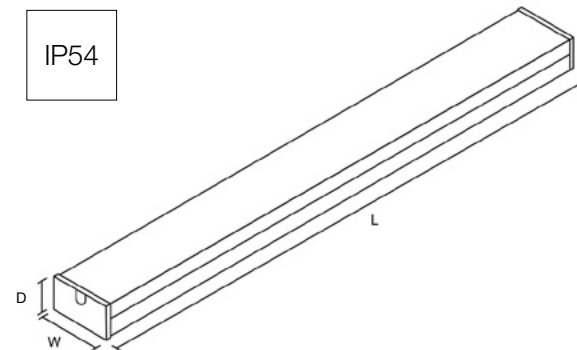

Product dimensions

Description	Dimensions (mm)
Stiletto 2200 - 4500 lumens	134W x 1212L x 74D
Stiletto 5500 - 7500 lumens	134W x 1512L x 74D

UK Head Office

Whitecroft Lighting Ltd
Burlington Street
Ashton-Under-Lyne
Lancashire
OL7 0AX