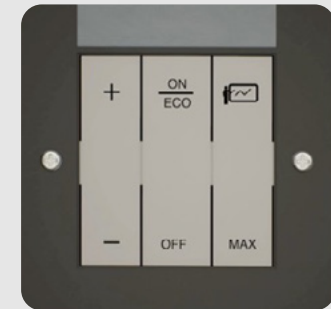

Lighting design should consider the function of the space throughout the day and into the evening, as needs — and daylight — change. **Organic Response®** automatically balances classroom lighting with daylight to keep levels comfortable and reduce energy by up to 30%.

Intuitive controls also offer users lighting options to create the right lighting ambience for every kind of task.