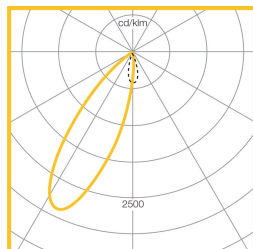

Options

3000K	Replace 4K with 3K	i.e LRDMBH13K
DALI	Replace H with Y	i.e LRDMBY14K

LED Performance

Colour Temp	RA (CRI)	Colour consistency
3000K/4000K	>80	MacAdam 3 SDCM

Dimensions

VERSION	L	H	KG	CAØ
Downlighter	85	95	0.4	79
Wallwasher	85	105	0.4	79

Photometric Performance

Downlighter 14W
LED 4000K 895
Lumen
LOR = 100.0%

Wallwasher 14W
LED 4000k 767
Lumen
LOR = 100.0%

To Specify

Recessed LED, low glare architectural downlighter/wallwasher, with cast aluminium bezel and polycarbonate reflector. Integral light engine and driver, IP44 rated as standard – as Whitecroft Lighting CONCERT SL CIRCULAR