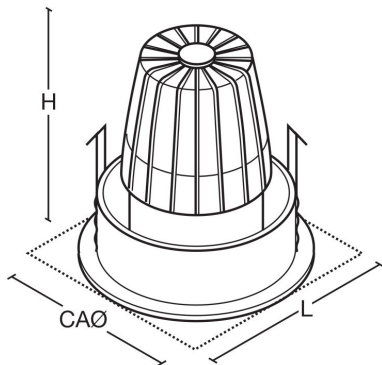

Options

3000K	Replace 4K with 3K	i.e LRDMBH13K
DALI	Replace H with Y	i.e LRDMBY14K

LED Performance

Colour Temp	RA (CRI)	Colour consistency
3000K/4000K	>80	MacAdam 3 SDCM

Dimensions

VERSION	L	H	KG	CAØ
Downlighter	85	95	0.4	79
Wallwasher	85	105	0.4	79