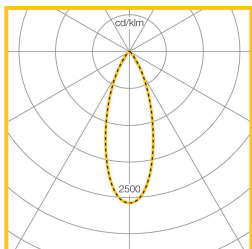

Options

3000K	Replace 4K with 3K	i.e LRDMBH13K
DALI	Replace H with Y	i.e LRDMBY14K

LED Performance

Colour Temp	RA (CRI)	Colour consistency
3000K/4000K	>80	MacAdam 3 SDCM

Dimensions

VERSION	L	H	KG	CAØ
Downlighter	85	95	0.4	79
Wallwasher	85	105	0.4	79

Photometric Performance

Downlighter 14W
LED 4000K 895
Lumen
LOR = 100.0%

Wallwasher 14W
LED 4000k 767
Lumen
LOR = 100.0%

To Specify

Recessed LED, low glare architectural downlighter/wallwasher, with cast aluminium bezel and polycarbonate reflector. Integral light engine and driver, IP44 rated as standard – as Whitecroft Lighting CONCERT SL CIRCULAR