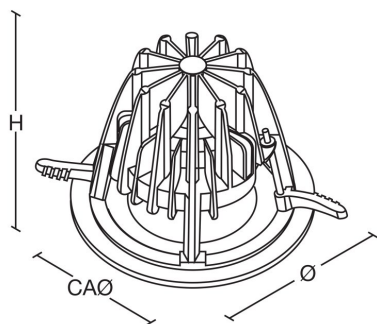

LED Performance

Colour Temp	RA (CRI)	Colour consistency
3000K	>80	MacAdam 3 SDCM
4000K	>80 (1250lm is >90)	MacAdam 3 SDCM

Dimensions

VERSION	L	W	H	KG	Ø	Cut Aperture
Downlight			99	0.6	130	110
Driver	220	85	31	0.2