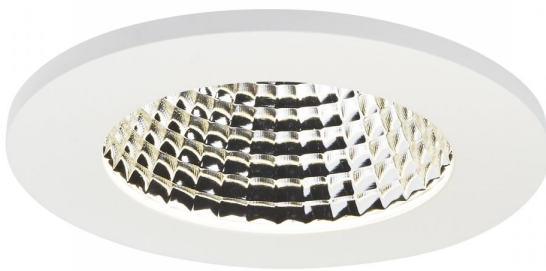

Concert XL

130Ø downlighter with optional attachments and emergency

IP54 opal glass disc

Frosted flush ring

Installed with Plaster-in Kit

Frosted cylinder ring

Optics

- Light Output Options:
 - 1250 lumens (13W*)
 - 2000 lumens (19W*)
 - 3000 lumens (29W*)
- Choice of 4000K or 3000K colour temperature
- Multi-faceted reflector in flood or spot distribution
- Flood optic 40° beam angle
- Spot optic 24° beam angle

* Total power consumption including driver based on the 4000K light engine

Body

- Black cast aluminium body with die-cast aluminium bezel in white
- Driver included
- Optional plaster-in kit for seamless set-back aesthetic (to be installed prior to luminaire)
- For ceilings 5-25mm thick
- Optional attachments available for alternative aesthetic
- Minimum void depth 124mm
- IP20 as standard
- Up to IP54 with the attachment of glass disc
- RAL Colour: RAL9010

Order codes

4000K

4000K	Fixed Output	LL/CW	L70	L80
1250 lumen (13W) Flood optic	CNXH14K	88	60K	45K
2000 lumen (19W) Flood optic	CNXH24K	95	60K	45K
3000 lumen (29W) Flood optic	CNXH34K	97	60K	51K

Emergency Conversion Kit

Emergency Conversion Kit	Fixed Output
3hr Emergency Conversion Kit	CNXEMKIT
COMEPS Emergency Conversion Kit	CNXEMKIT/EP

Attachments

Attachments	Fixed Output
IP54 clear glass disc	CNX-IP54C
IP54 opal glass disc	CNX-IP54
Frosted flush ring	CNX-1
Frosted cylinder	CNX-2
Plaster-in kit (includes collar, mesh and screws)*	CNX-PL