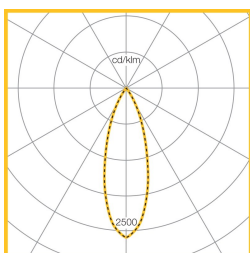

Concert XL

130Ø downlighter with optional attachments and emergency

IP54 opal glass disc

Frosted flush ring

Installed with Plaster-in Kit

Frosted cylinder ring

Optics

- Light Output Options:
 - 1250 lumens (13W*)
 - 2000 lumens (19W*)
 - 3000 lumens (29W*)
- Choice of 4000K or 3000K colour temperature
- Multi-faceted reflector in flood or spot distribution
- Flood optic 40° beam angle
- Spot optic 24° beam angle

Colour Temp	RA (CRI)	Colour consistency
3000K	>80	MacAdam 3 SDCM
4000K	>80 (1250lm is >90)	MacAdam 3 SDCM

Dimensions

VERSION	L	W	H	KG	Ø	Cut Aperture
Downlight			99	0.6	130	110
Driver	220	85	31	0.2		

Photometric Performance