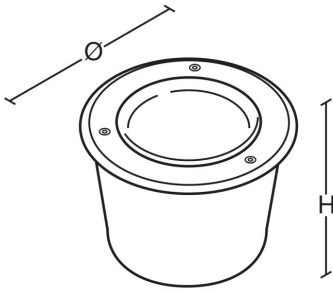

Body

- Fibreglass & nylon housing
- Stainless steel frame (316 grade)
- IP67 IK08 rated protection
- Suitable for setting into concrete as standard
- Optional mounting ring for wall or wooden floors (order separately)
- Remote driver in IP67 rated enclosure required (order separately) - maximum 4 luminaires per driver

Dimensions

	L	W	H	KG	Ø
Body	n/a	n/a	86	0.4	120
Gear box	240	160	115	1.5	n/a

Photometric Performance

3.8W 300 Lumen
LOR = 100.0%

To Specify

IP67 In Ground recessed LED uplighter with stainless steel frame. With medium beam symmetrical distribution – as Whitecroft Lighting MARINE LF
