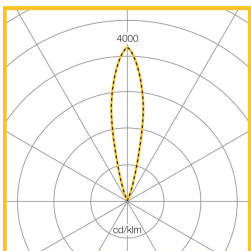

Dimensions

	L	W	H	KG	Ø
Body	n/a	n/a	86	0.4	120
Gear box	240	160	115	1.5	n/a

Photometric Performance

3.8W 300 Lumen
LOR = 100.0%

To Specify

IP67 In Ground recessed LED uplighter with stainless steel frame. With medium beam symmetrical distribution – as Whitecroft Lighting MARINE LF
