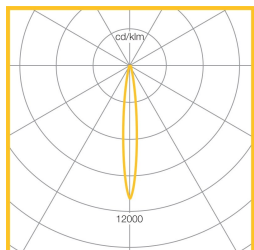

Options

3000K LED	Replace 4K with 3K	i.e MNLH13KNG
SILVER/GREY	Replace G with S	i.e MNLH14KNS
DALI dimming	Replace 'H' with 'Y'	i.e. MNLY14KNG

LED Performance

Colour Temp	RA (CRI)	Colour consistency
4000K	>90	MacAdam 3 SDCM

Dimensions

L	H	KG	Ø
220	260	2.7	150

Photometric Performance

42W Narrow
Beam 4000K 3531
Lumens
LOR = 100.0%

42W Wide Beam
4000K 3198
Lumens
LOR = 100.0%

To Specify

Surface mounted IP65 die cast aluminium LED spotlight with narrow or wide beam distribution. Finished in polyester powder coated graphite grey or silver/grey – as Whitecroft MINI SPOT 65