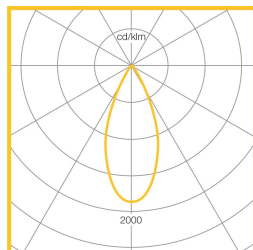

Dimensions

L	H	KG	Ø
220	260	2.7	150

Photometric Performance

42W Narrow
Beam 4000K 3531
Lumens
LOR = 100.0%

42W Wide Beam
4000K 3198
Lumens
LOR = 100.0%

To Specify

Surface mounted IP65 die cast aluminium LED spotlight with narrow or wide beam distribution. Finished in polyester powder coated graphite grey or silver/grey – as Whitecroft MINI SPOT 65