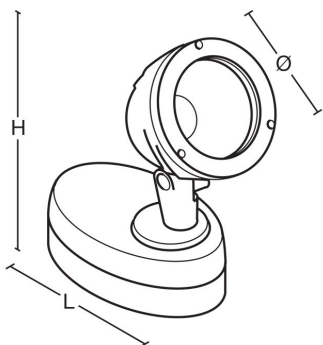

- 4000K LED
- 3000K LED option
- Light output options:
 - Nominal 2100 lumens, 30W
 - Nominal 3200 lumens, 42W
- Ra90 colour rendition
- Wide and narrow beam distribution options

Body

- IP65, IK08 protection rated
- Die cast aluminium body
- Polyester powder coated finished graphite grey or silver/grey finish suitable for saline and corrosive environments
- For outdoor applications within 3km of the coast, an enhanced paint finish can be offered on request
- Tempered glass diffuser
- Adjustable aiming direction with protractor scale
- Surface mounting
- Optional mounting 'spike' for installation into soft ground
- Optional coloured filters (recommended for use with narrow beam version)
- Optional cowl or shutter for light control
- Supplied with IP rated cable gland
- Fixed output driver as standard, DALI dimming option
- Graphite grey RAL 7024
- Silver/grey RAL 9007

Accessories

GROUND MOUNTING SPIKE (2 per luminaire where required)	MCLSPIKE
COWL ACCESSORY	MNLCOWL
SHUTTER ACCESSORY	MNLSHUTTER
FILTER ATTACHMENT - BLUE	MNLFBLUE
FILTER ATTACHMENT - RED	MNLFRED
FILTER ATTACHMENT - GREEN	MNLFGREEN
FILTER ATTACHMENT - YELLOW	MNLFYELLOW

Dimensions

L	H	KG	Ø
220	260	2.7	150

Photometric Performance

42W Narrow
Beam 4000K 3531
Lumens
LOR = 100.0%

42W Wide Beam
4000K 3198
Lumens
LOR = 100.0%

To Specify

Surface mounted IP65 die cast aluminium LED spotlight with narrow or wide beam distribution. Finished in polyester powder coated graphite grey or silver/grey – as Whitecroft MINI SPOT 65