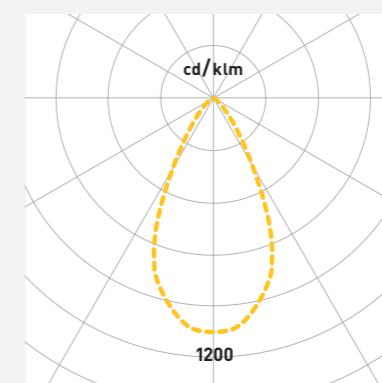

Beyond the ceiling

Mirage 3 offers a versatile lighting design toolkit, a family of products with a shared aesthetic with the ability to aid the delivery of compliance.

Outputs and Efficiency

The combination of the latest COB (chip on board) technology, graphite embedded heatsink and superior optical design sees the **Mirage 3** deliver outputs up to 4000 lumens and efficacies in excess of 120 LL/CW.

Colour and Light Quality

Mirage 3 is available as 3000K or 4000K and Ra80 or Ra90, giving the designer the flexibility to deliver the appropriate quality of light for visual appearance and compliance within all applications.

Sustainability in design

The **Mirage 3** family has been developed with sustainability in mind, making it easy to reassemble and reuse or upgrade and recycle at a later date. Materials have been carefully considered, for example there is no glue used and only two screws in the luminaire.

What's more, as a UK based manufacturer with local supply partners, you can be sure components and finished products do not have far to travel to reach most of our projects, ensuring a low carbon footprint.

Dynamic Visual Appearance

The **Mirage 3** is available with a choice of four reflectors:

A specular reflector delivers the most effective glare control by managing the luminous intensity of the light source.

The semi-specular reflector controls the luminaire output to deliver a balance of visual comfort and interest in the observers field of view. The 'go to' option for functional spaces.

In areas where the luminaire plays an integral part of the architectural vision black or white reflectors will blend seamlessly with the ceiling and where required will help create contrast.

OPTIC TYPE

Effective Optical Design