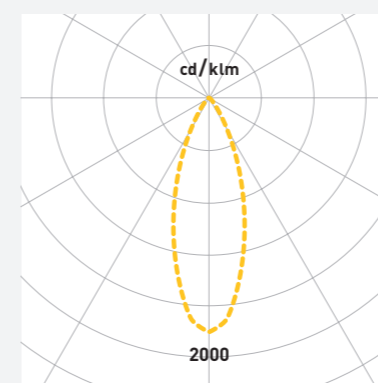

Beyond the ceiling

Mirage 3 offers a versatile lighting design toolkit, a family of products with a shared aesthetic with the ability to aid the delivery of compliance.

Outputs and Efficiency

The combination of the latest COB (chip on board) technology, graphite embedded heatsink and superior optical design sees the **Mirage 3** deliver outputs up to 4000 lumens and efficacies in excess of 120 LL/CW.

Colour and Light Quality

Mirage 3 is available as 3000K or 4000K and Ra80 or Ra90, giving the designer the flexibility to deliver the appropriate quality of light for visual appearance and compliance within all applications.

Sustainability in design

The **Mirage 3** family has been developed with sustainability in mind, making it easy to reassemble and reuse or upgrade and recycle at a later date. Materials have been carefully considered, for example there is no glue used and only two screws in the luminaire.

What's more, as a UK based manufacturer with local supply partners, you can be sure components and finished products do not have far to travel to reach most of our projects, ensuring a low carbon footprint.

Dynamic Visual Appearance

The **Mirage 3** is available with a choice of four reflectors:

A specular reflector delivers the most effective glare control by managing the luminous intensity of the light source.

The semi-specular reflector controls the luminaire output to deliver a balance of visual comfort and interest in the observers field of view. The 'go to' option for functional spaces.

In areas where the luminaire plays an integral part of the architectural vision black or white reflectors will blend seamlessly with the ceiling and where required will help create contrast.

OPTIC TYPE

Effective Optical Design