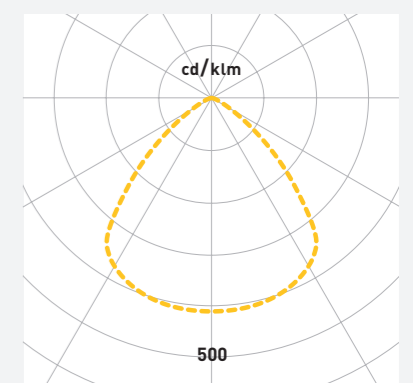

Wide 90°

The above distribution patterns are based on luminaires with a semi-specular reflector